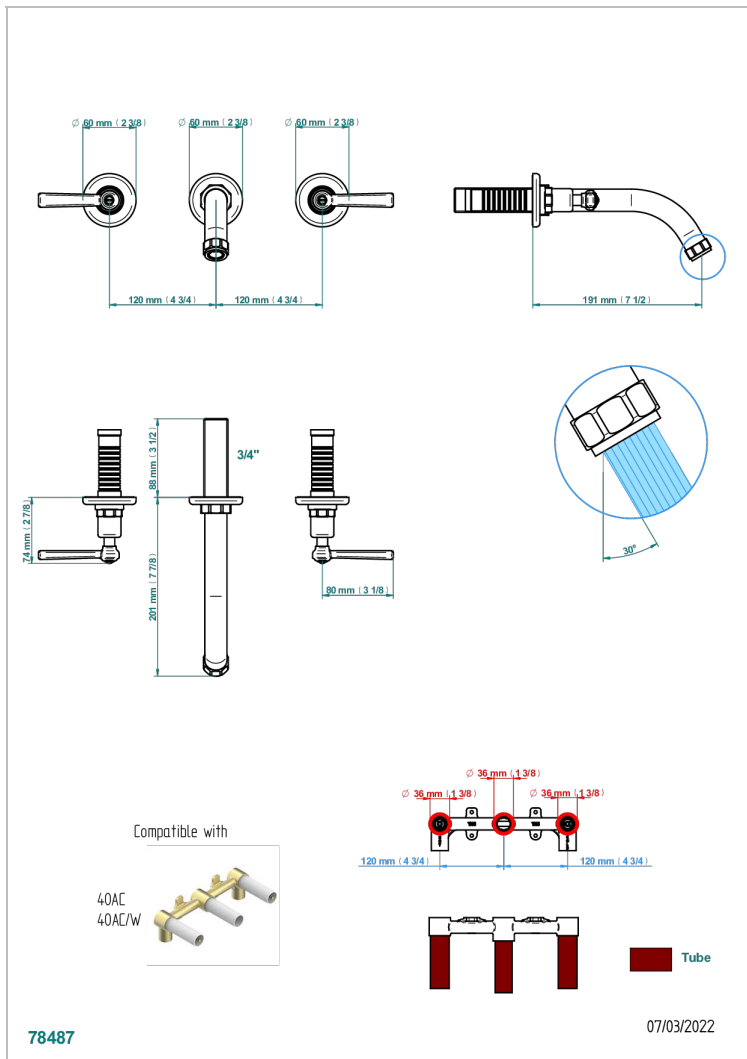

CLUB SAINT-GERMAIN WITH LEVER HANDLES

G7J-40GBUS

Trim for wall mounted 3-hole lavatory set only

78487

07/03/2022

CHARACTERISTIC

- Club Saint-Germain with lever handles
- Trim for wall mounted 3-hole lavatory set only

RELATED SKU'S

- Ref. G00-40AM/US Rough parts for wall set (one counter clockwise and one clockwise cartridges)

AVAILABLE FINITIONS

Blush PVD - H62
Brass color PVD - H49
Brown bronze color PVD - F33
Chrome polished - A02
Chrome polished / gold polished - G02
Copper antique matt, coated - H07