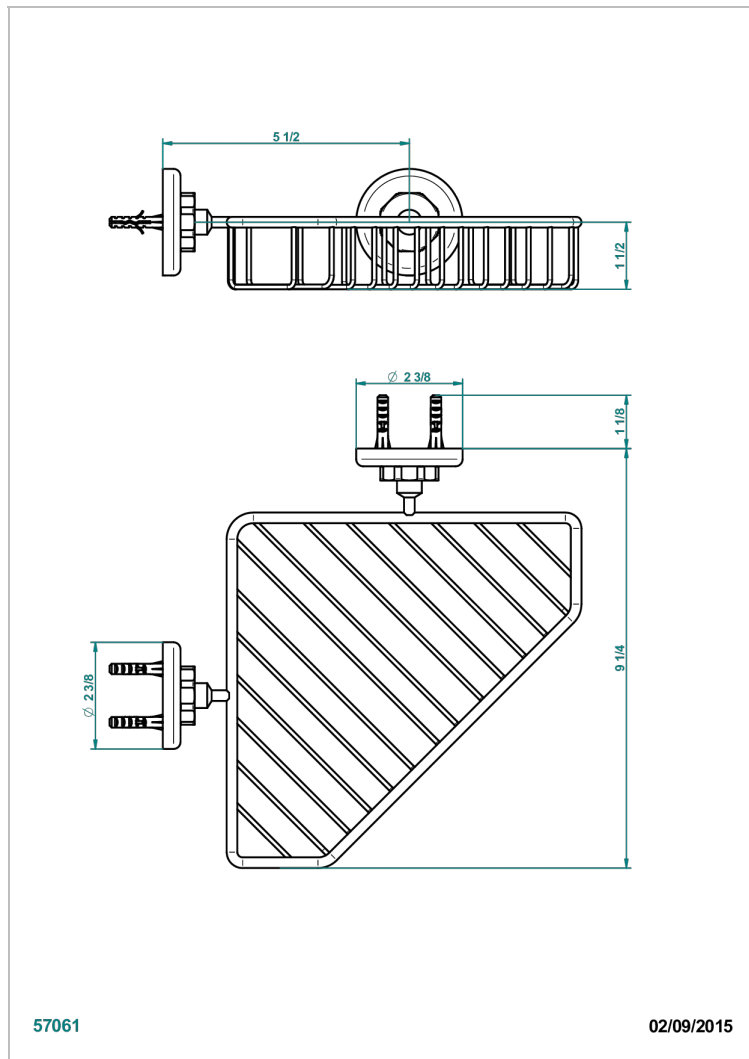

CLUB SAINT-GERMAIN WITH LEVER HANDLES

G7J-3623

THG[®]
PARIS

Large corner soap basket, wall mounted

57061

02/09/2015

CHARACTERISTIC

- Club Saint-Germain with lever handles
- Large corner soap basket, wall mounted