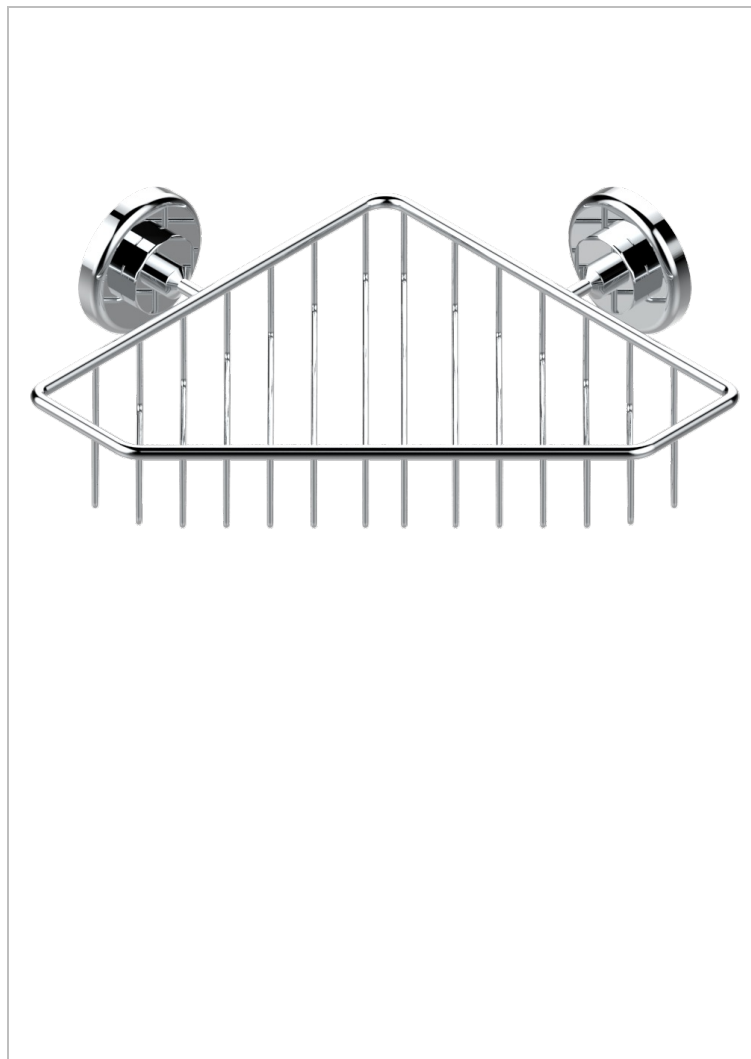

CLUB SAINT-GERMAIN WITH LEVER HANDLES

G7J-3623

THG[®]
PARIS

Large corner soap basket, wall mounted

57061

02/09/2015

CHARACTERISTIC

- Club Saint-Germain with lever handles
- Large corner soap basket, wall mounted

AVAILABLE FINITIONS

Blush PVD - H62
Brass color PVD - H49
Brown bronze color PVD - F33
Chrome polished - A02
Chrome polished / gold polished - G02
Copper antique matt, coated - H07

Gold color PVD - H52
Gold mat - F07
Gold polished - F01
Graphite PVD - H64
Light coated bronze - D01
Matt Umber PVD - H67