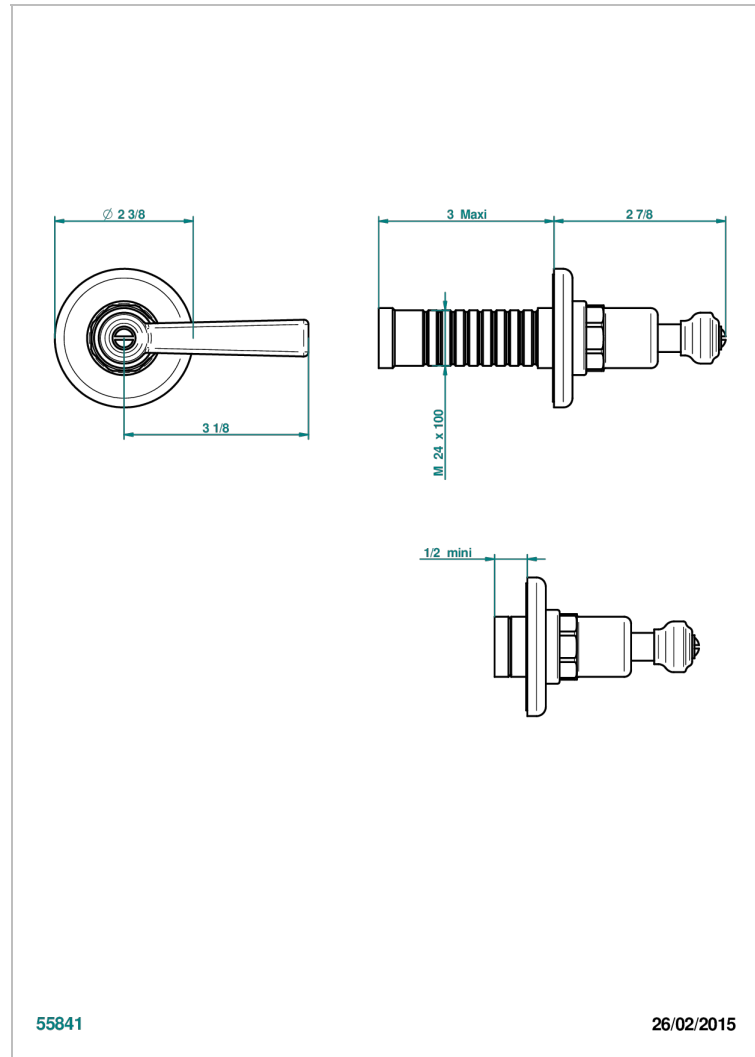

# CLUB SAINT-GERMAIN WITH LEVER HANDLES

G7J-30B

Wall volume control 30 & 32 trim

THG<sup>®</sup>  
PARIS

## CHARACTERISTIC

- Club Saint-Germain with lever handles
- Wall volume control 30 & 32 trim

## RELATED SKU'S

- Ref. G00-32CUSA 3/4" Volume control wall valve with ceramic cartridge
- Ref. G00-32HUSA 3/4" Volume control wall valve with ceramic cartridge counterclockwise
- Ref. G00-30CUSA 1/2" volume control wall valve with ceramic cartridge
- Ref. G00-30HUSA 1/2" Volume control wall valve with ceramic cartridge counterclockwise