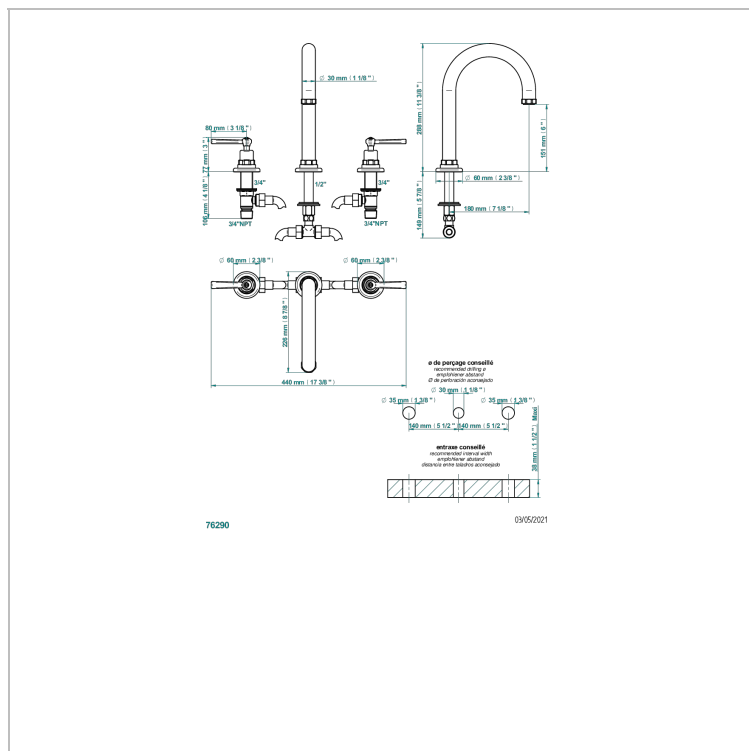

CLUB SAINT-GERMAIN WITH LEVER HANDLES

G7J-25SGUS

Roman tub set with 3/4" valves

CHARACTERISTIC

- Club Saint-Germain with lever handles
- Roman tub set with 3/4" valves

AVAILABLE FINITIONS

Blush PVD - H62
Brass color PVD - H49
Brown bronze color PVD - F33
Chrome polished - A02
Chrome polished / gold polished - G02
Copper antique matt, coated - H07