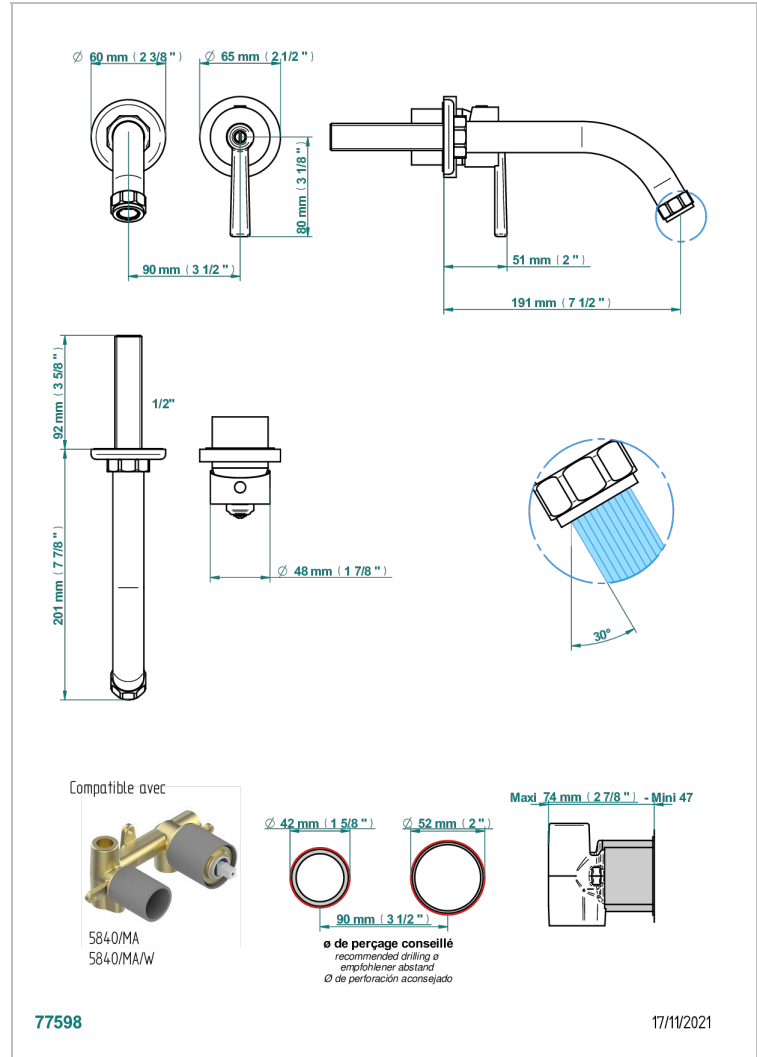

CLUB SAINT-GERMAIN

G7H-6541B

THG[®]
PARIS

Trim only for Built-in basin mixer with spout (two x 1/2" inlets and one 1/2" outlet), without waste

CHARACTERISTIC

- Club Saint-Germain
- Trim only for Built-in basin mixer with spout (two x 1/2" inlets and one 1/2" outlet), without waste

RELATED SKU'S

- Ref. G00-5840/MAUS Rough parts for concealed wall-mounted mixer with 1/2" outlet

AVAILABLE FINITIONS

Blush PVD - H62
Brass color PVD - H49
Brown bronze color PVD - F33
Chrome polished - A02
Chrome polished / gold polished - G02
Copper antique matt, coated - H07