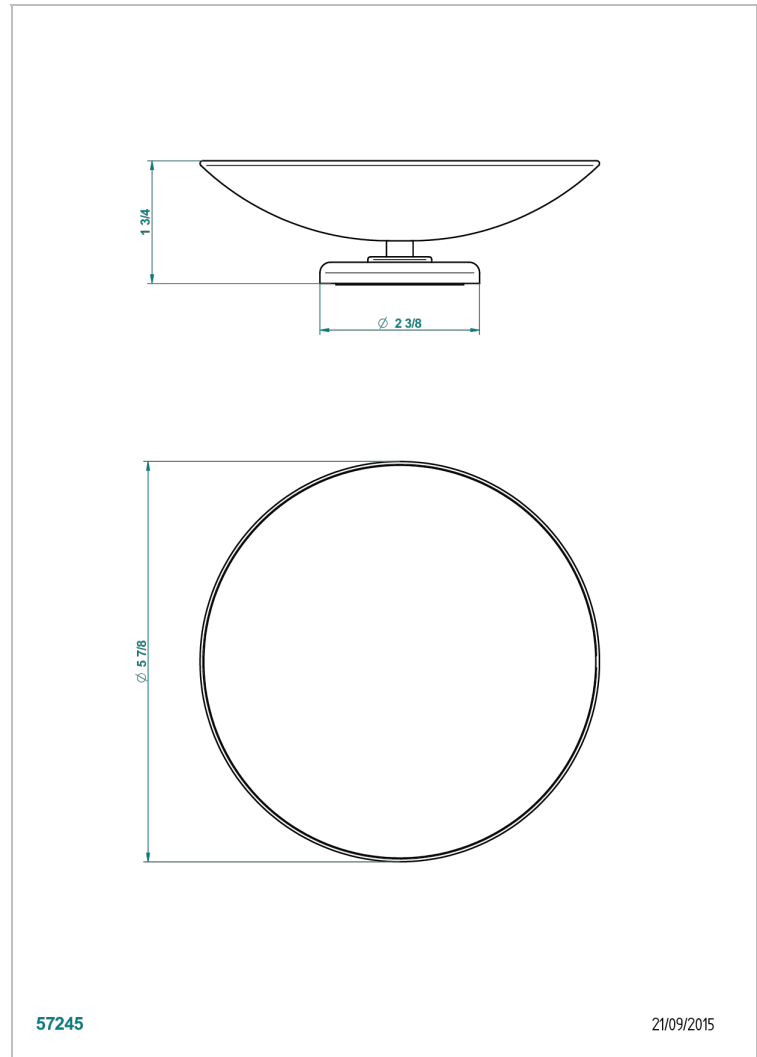

CLUB SAINT-GERMAIN

G7H-544GM

Soap dish, freestanding , 6" diameter

THG[®]
PARIS

CHARACTERISTIC

- Club Saint-Germain
- Soap dish, freestanding , 6" diameter

AVAILABLE FINITIONS

Blush PVD - H62
Brass color PVD - H49
Brown bronze color PVD - F33
Chrome polished - A02
Chrome polished / gold polished - G02
Copper antique matt, coated - H07