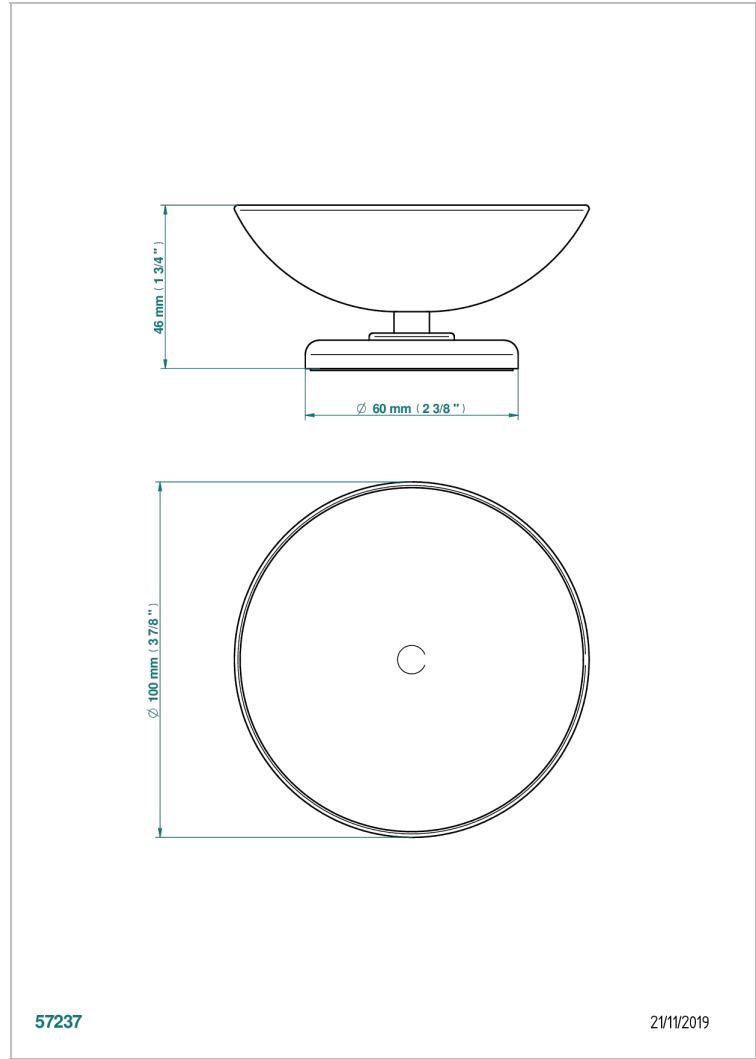

CLUB SAINT-GERMAIN

G7H-544

Soap dish, freestanding , 4" diameter

THG[®]
PARIS

57237

21/11/2019

CHARACTERISTIC

- Club Saint-Germain
- Soap dish, freestanding , 4" diameter