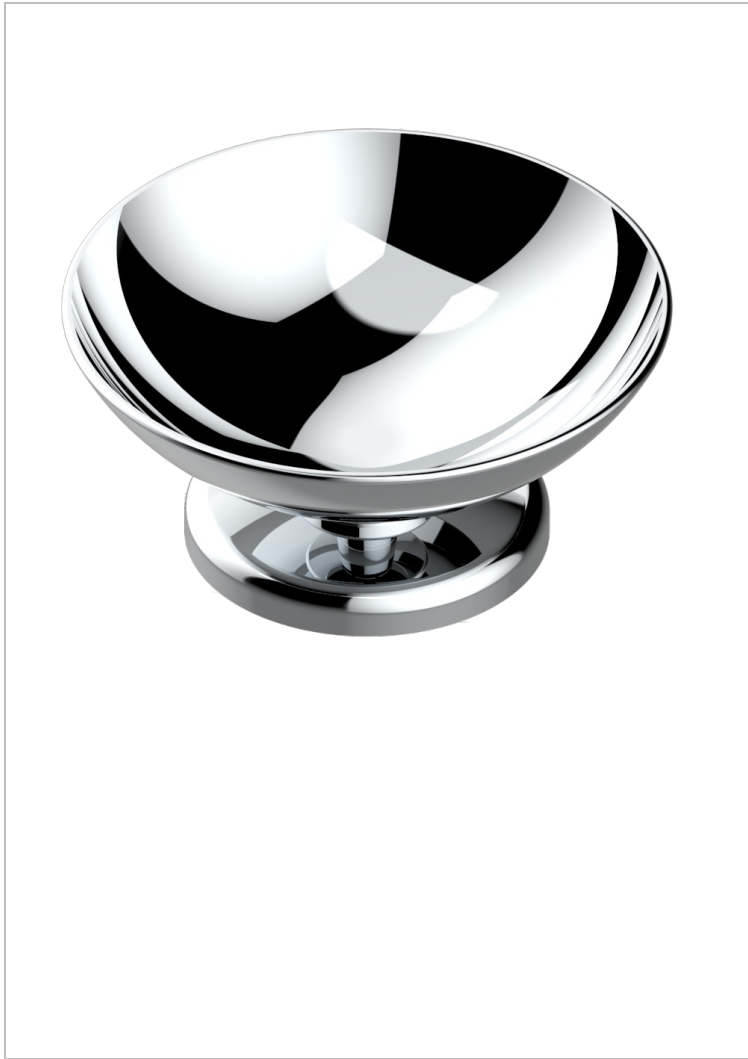

CLUB SAINT-GERMAIN

G7H-544

Soap dish, freestanding , 4" diameter

THG[®]
PARIS

57237

21/11/2019

CHARACTERISTIC

- Club Saint-Germain
- Soap dish, freestanding , 4" diameter

AVAILABLE FINITIONS

Blush PVD - H62
Brass color PVD - H49
Brown bronze color PVD - F33
Chrome polished - A02
Chrome polished / gold polished - G02
Copper antique matt, coated - H07

Gold color PVD - H52
Gold mat - F07
Gold polished - F01
Graphite PVD - H64
Light coated bronze - D01
Matt Umber PVD - H67

Matt blush PVD - H60
Matt brass color PVD - H50
Matt brown bronze color PVD - F34
Matt chrome (American satin) - C02
Matt gold color PVD - H53
Matt graphite PVD - H65

Matt nickel (American satin) - C01
Matt nickel color PVD - H56
Nickel antique / Sovereign - H28
Nickel color PVD - H55
Nickel polished - B01
Silver polished, antique - H03