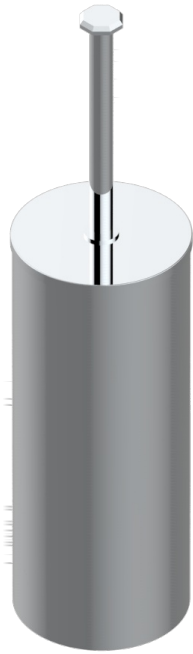

Metal toilet brush holder with brush with cover floor mounted

23690

16/07/2015

CHARACTERISTIC

- Club Saint-Germain
- Metal toilet brush holder with brush with cover floor mounted

AVAILABLE FINITIONS

Blush PVD - H62
 Brass color PVD - H49
 Brown bronze color PVD - F33
 Chrome polished - A02
 Chrome polished / gold polished - G02
 Copper antique matt, coated - H07

Gold color PVD - H52
 Gold mat - F07
 Gold polished - F01
 Graphite PVD - H64
 Light coated bronze - D01
 Matt Umber PVD - H67

Matt blush PVD - H60
 Matt brass color PVD - H50
 Matt brown bronze color PVD - F34
 Matt chrome (American satin) - C02
 Matt gold color PVD - H53
 Matt graphite PVD - H65

Matt nickel (American satin) - C01
 Matt nickel color PVD - H56
 Nickel antique / Sovereign - H28
 Nickel color PVD - H55
 Nickel polished - B01
 Silver polished, antique - H03

Soft gold - F30
 Soft matt gold - F31
 Umber PVD - H66