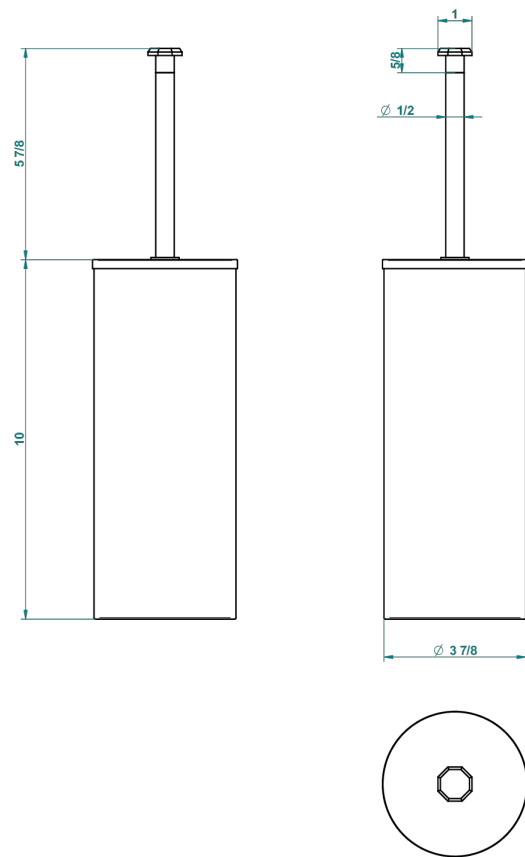

Metal toilet brush holder with brush with cover floor mounted

23690

16/07/2015

CHARACTERISTIC

- Club Saint-Germain
- Metal toilet brush holder with brush with cover floor mounted

AVAILABLE FINITIONS

Blush PVD - H62
 Brass color PVD - H49
 Brown bronze color PVD - F33
 Chrome polished - A02
 Chrome polished / gold polished - G02
 Copper antique matt, coated - H07