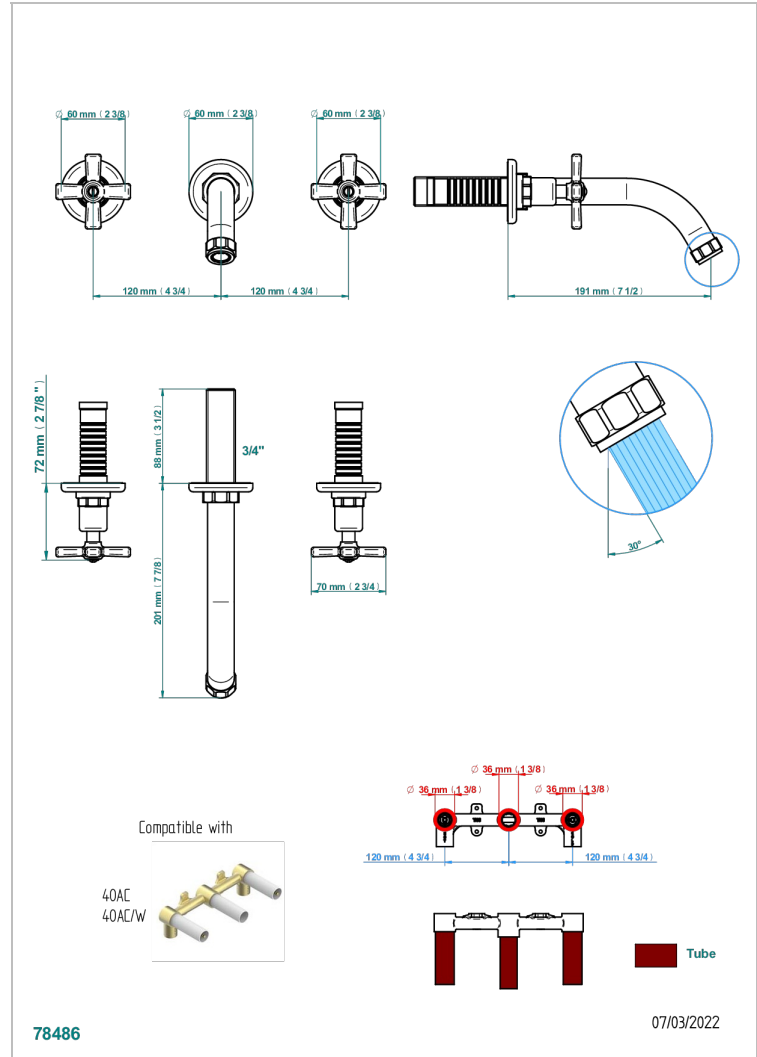

CLUB SAINT-GERMAIN

G7H-40GBUS

Trim for wall mounted 3-hole lavatory set only

CHARACTERISTIC

- Club Saint-Germain
- Trim for wall mounted 3-hole lavatory set only

RELATED SKU'S

- Ref. G00-40AM/US Rough parts for wall set (one counter clockwise and one clockwise cartridges)