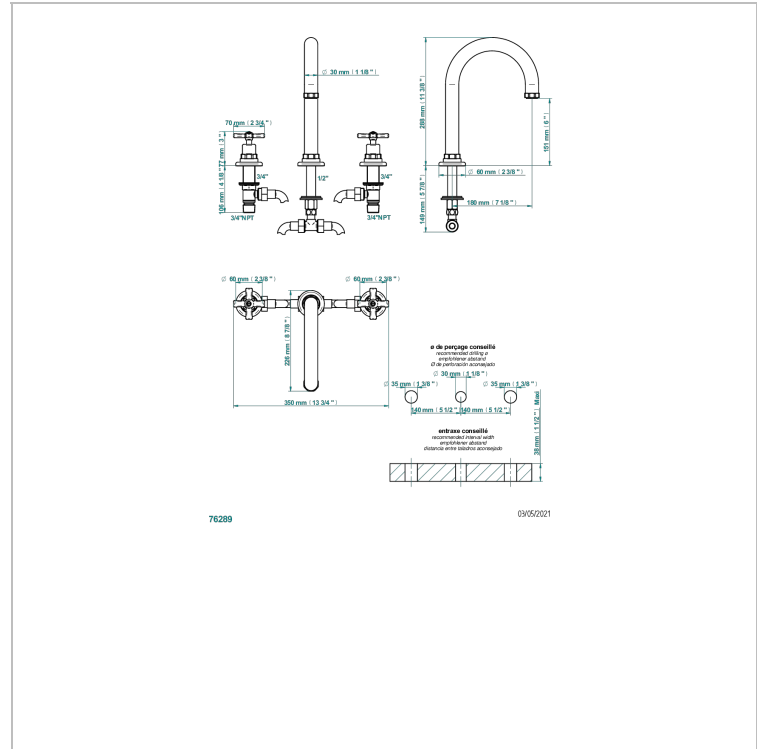

# CLUB SAINT-GERMAIN

G7H-25SGUS

Roman tub set with 3/4" valves

## CHARACTERISTIC

- Club Saint-Germain
- Roman tub set with 3/4" valves