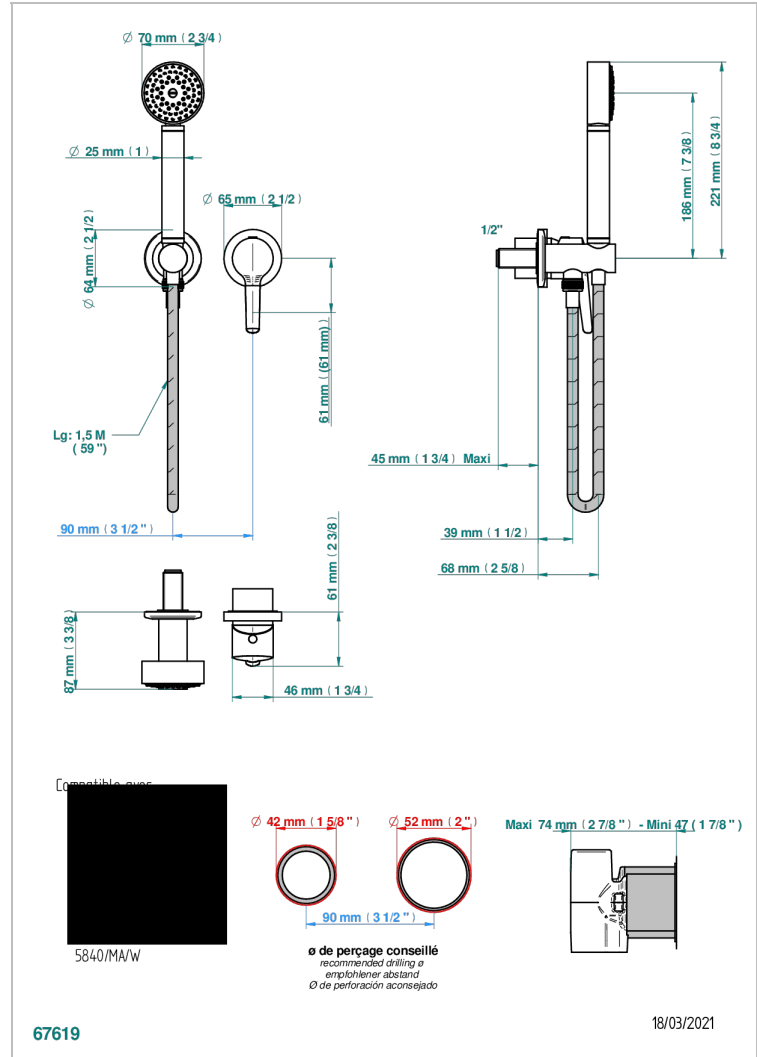

BONDI WITH LEVER

G7G-6561B

Trim only for wall mixer with complete handshower on hook

CHARACTERISTIC

- Bondi with lever
- Trim only for wall mixer with complete handshower on hook

TECHNICAL SPECS

- Recommandé : 3 bars (max. 5 bars) - Advised : 43,5 psi (max. 72 psi)
- 9,5 l/min à 3 bars (2.5 gpm at 43.5 psi)

RELATED SKU'S

- Ref. G00-5840/MA Rough parts for concealed wall-mounted mixer with 1/2" outlet

AVAILABLE FINITIONS

Antique nickel - H28
Blush PVD - H62
Brass color PVD - H49
Brown bronze color PVD - F33
Gold color PVD - H52
Graphite PVD - H64