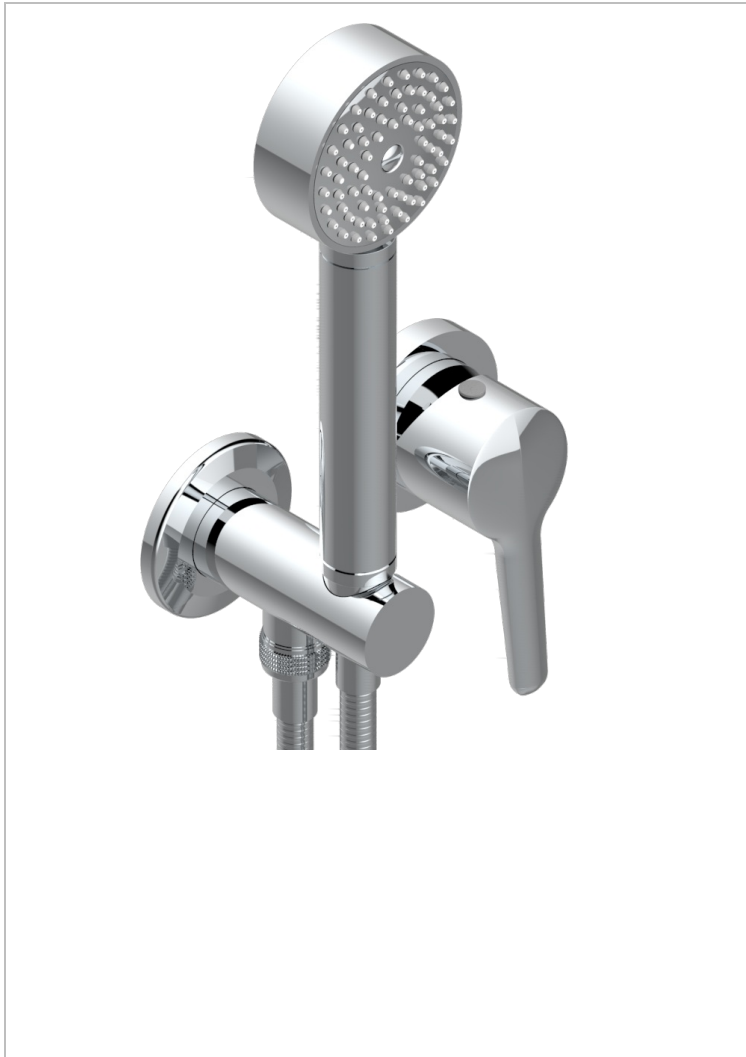

BONDI WITH LEVER

G7G-6561B

Trim only for wall mixer with complete handshower on hook

CHARACTERISTIC

- Bondi with lever
- Trim only for wall mixer with complete handshower on hook

TECHNICAL SPECS

- Recommandé : 3 bars (max. 5 bars) - Advised : 43,5 psi (max. 72 psi)
- 9,5 l/min à 3 bars (2.5 gpm at 43.5 psi)

RELATED SKU'S

- Ref. G00-5840/MA Rough parts for concealed wall-mounted mixer with 1/2" outlet

AVAILABLE FINITIONS

Antique nickel - H28
Blush PVD - H62
Brass color PVD - H49
Brown bronze color PVD - F33
Gold color PVD - H52
Graphite PVD - H64

Lacquered antique silver (coated) - H03
Lacquered light bronze - D01
Matt Umber PVD - H67
Matt blush PVD - H60
Matt brass color PVD - H50
Matt brown bronze color PVD - F34

Matt chrome - C02
Matt gold - F07
Matt gold color PVD - H53
Matt graphite PVD - H65
Matt nickel (color finish) - C01
Matt nickel color PVD - H56

Nickel color PVD - H55
Polished chrome (color finish) - A02
Polished chrome / Polished gold (color finish) - G02
Polished gold (color finish) - F01
Polished nickel - B01
Soft gold - F30

Soft matt gold - F31
Umber PVD - H66
Varnished matt antique red copper (color finish) - H07