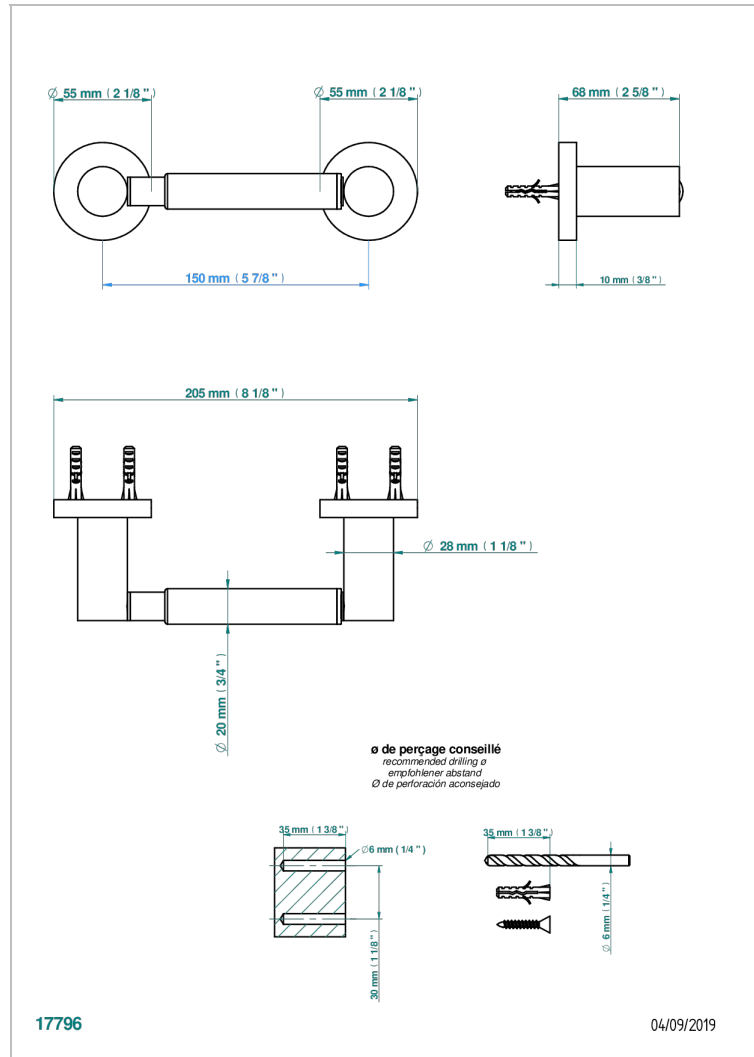

# BONDI WITH LEVER HANDLES

G7G-543M

Paper roll holder

## CHARACTERISTIC

- Bondi with lever handles
- Paper roll holder