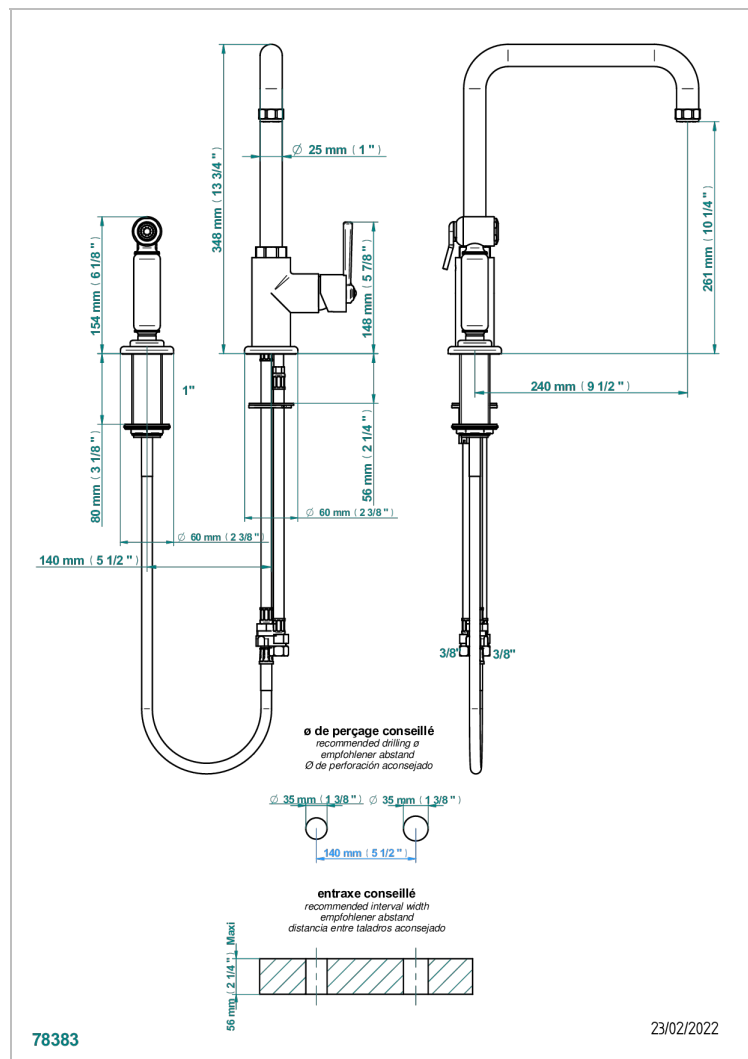

SAINT-GERMAIN WITH LEVER HANDLES

G7D-6181N/DUS

Single hole mixer with swivel and side spray

78383

23/02/2022

CHARACTERISTIC

- Saint-germain with lever handles
- Single hole mixer with swivel and side spray

AVAILABLE FINITIONS

Matt blush PVD - H60
 Matt brass color PVD - H50
 Matt brown bronze color PVD - F34
 Matt chrome (American satin) - C02
 Matt gold color PVD - H53
 Matt graphite PVD - H65

Matt nickel (American satin) - C01
 Matt nickel color PVD - H56
 Nickel antique / Sovereign - H28
 Nickel color PVD - H55
 Nickel polished - B01
 Silver polished, antique - H03