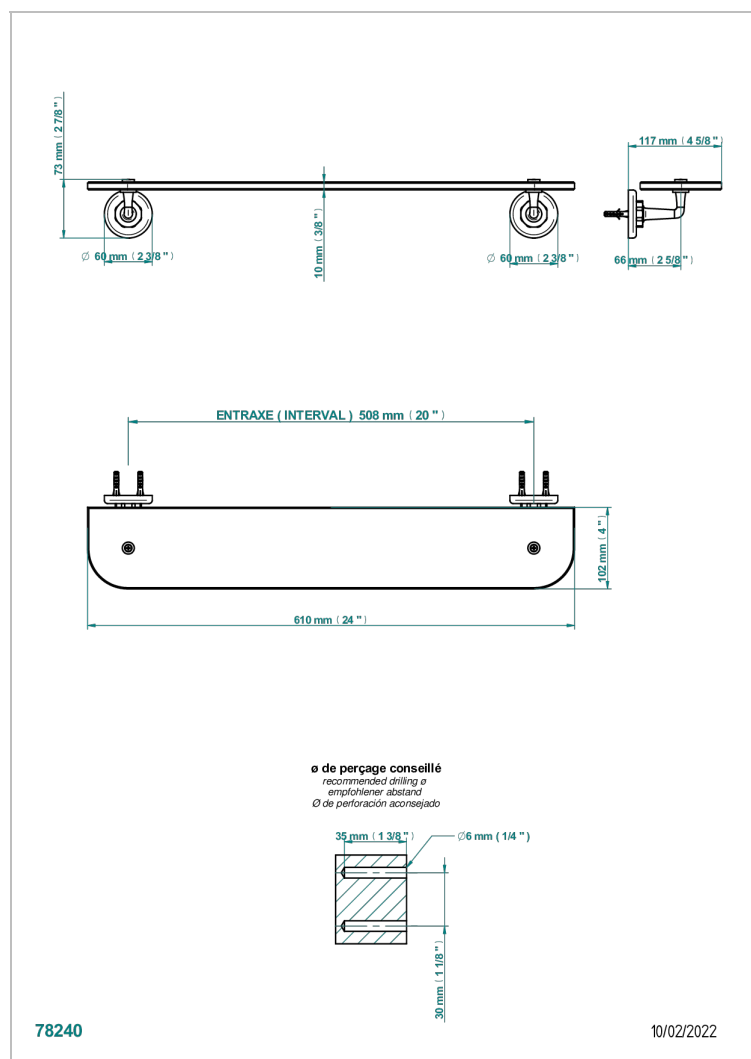

# SAINT-GERMAIN WITH LEVER HANDLES

G7D-564

Glass shelf with brackets

## CHARACTERISTIC

- Saint-germain with lever handles
- Glass shelf with brackets