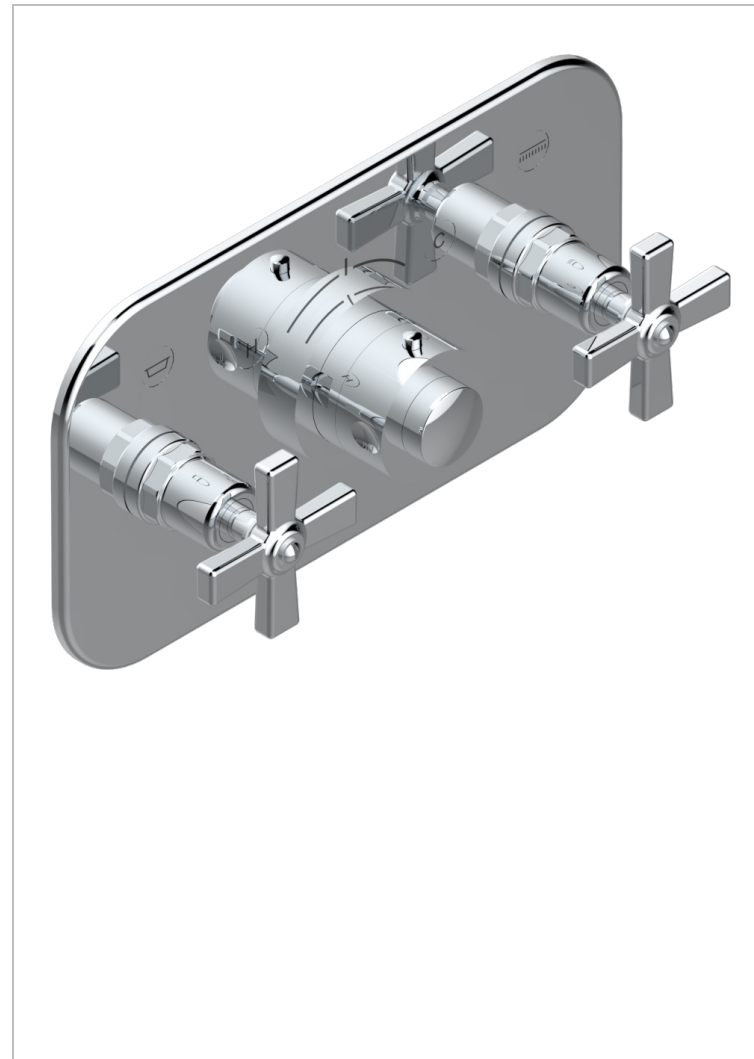

Trim for thermostatic mixer with 2 valves item to be installed horizontal . to adapt on 5 401AHC or 5 401AHM

CHARACTERISTIC

- Saint-germain
- Trim for thermostatic mixer with 2 valves item to be installed horizontal . to adapt on 5 401AHC or 5 401AHM

RELATED SKU'S

- Ref. G00-5401AHC 3/4" THG thermostat, 60 l/mn with two valves with wax cartridge delivered with a built-in box, without trim - to be installed horizontal (for installation with cross handle)
- Ref. G00-5401AHM 3/4" THG thermostat, 60 l/mn with two valves with wax cartridge delivered with a built-in box, without trim - to be installed horizontal (for installation with lever handle)