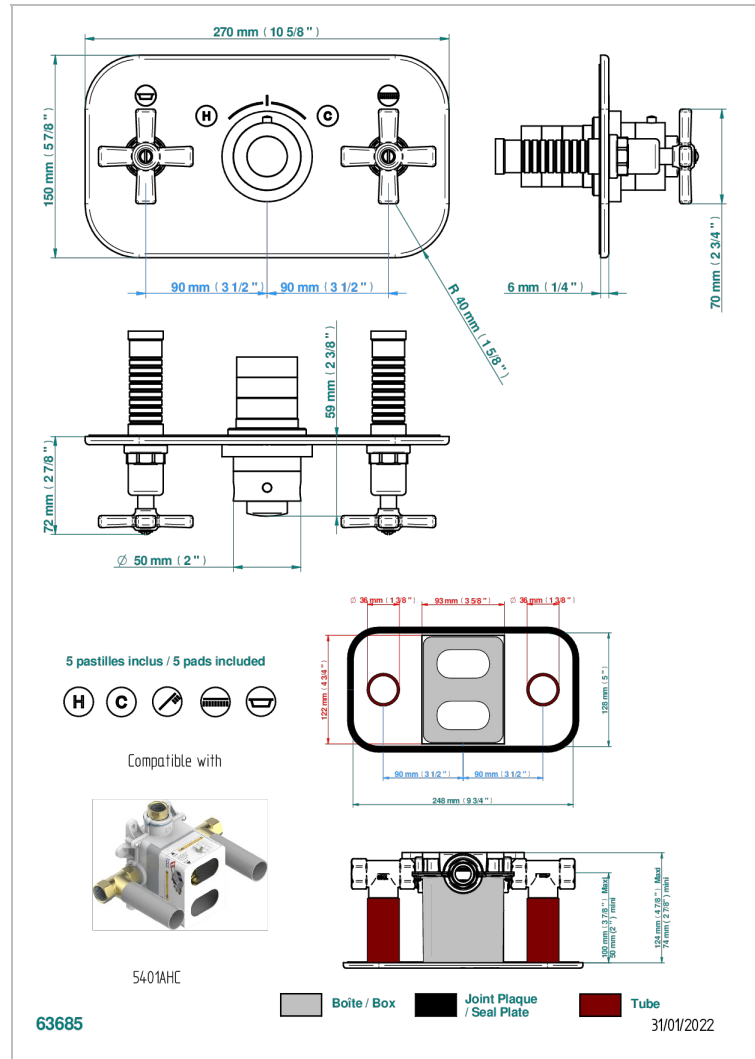

Trim for thermostatic mixer with 2 valves item to be installed horizontal . to adapt on 5 401AHC or 5 401AHM

CHARACTERISTIC

- Saint-germain
- Trim for thermostatic mixer with 2 valves item to be installed horizontal . to adapt on 5 401AHC or 5 401AHM

RELATED SKU'S

- Ref. G00-5401AHC 3/4" THG thermostat, 60 l/mn with two valves with wax cartridge delivered with a built-in box, without trim - to be installed horizontal (for installation with cross handle)
- Ref. G00-5401AHM 3/4" THG thermostat, 60 l/mn with two valves with wax cartridge delivered with a built-in box, without trim - to be installed horizontal (for installation with lever handle)