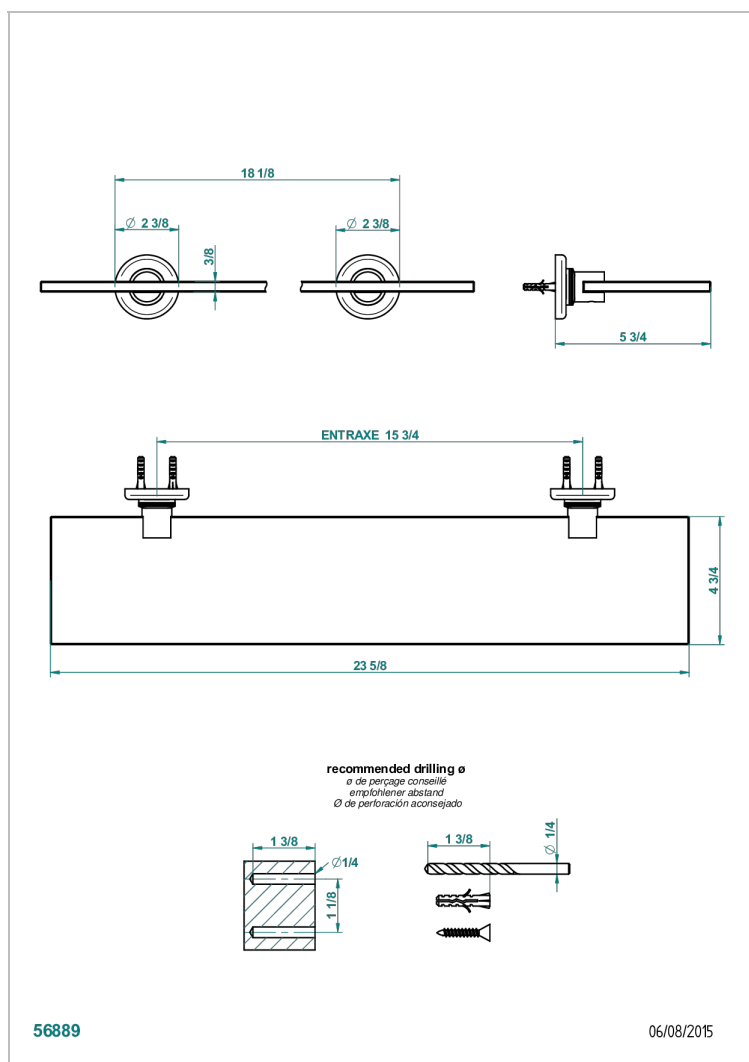

# BEAUBOURG WITH LEVER HANDLES

G7B-564

Glass shelf with brackets

56889

06/08/2015

## CHARACTERISTIC

- Beaubourg with lever handles
- Glass shelf with brackets