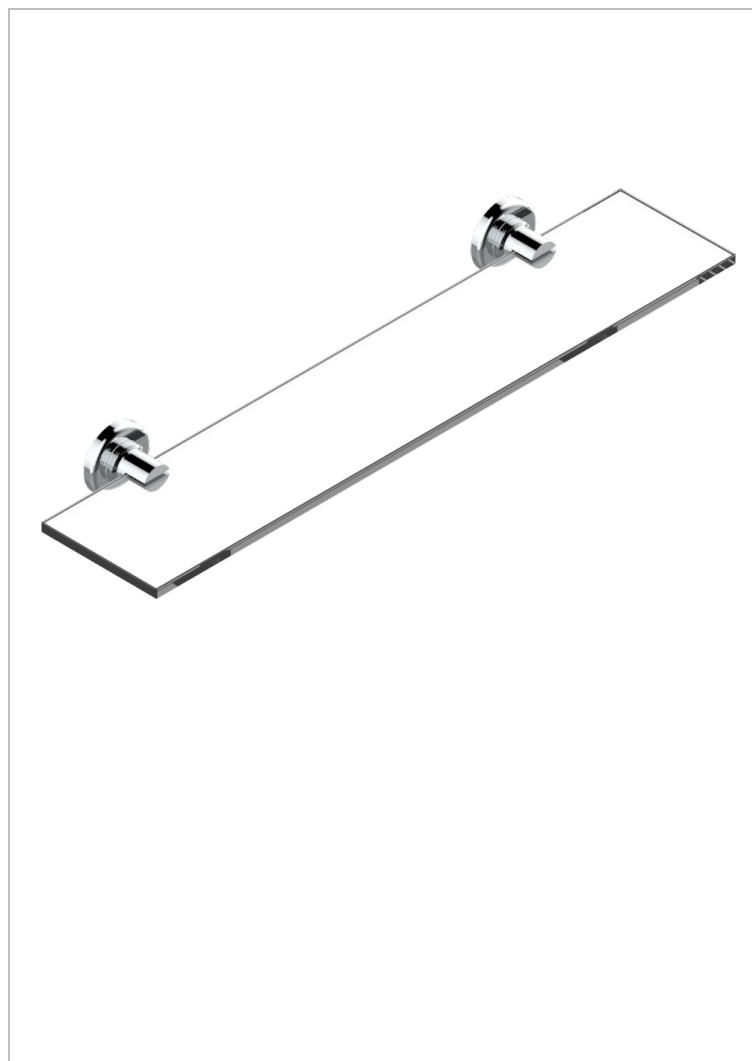

# BEAUBOURG WITH LEVER HANDLES

G7B-564

Glass shelf with brackets

56889

06/08/2015

## CHARACTERISTIC

- Beaubourg with lever handles
- Glass shelf with brackets