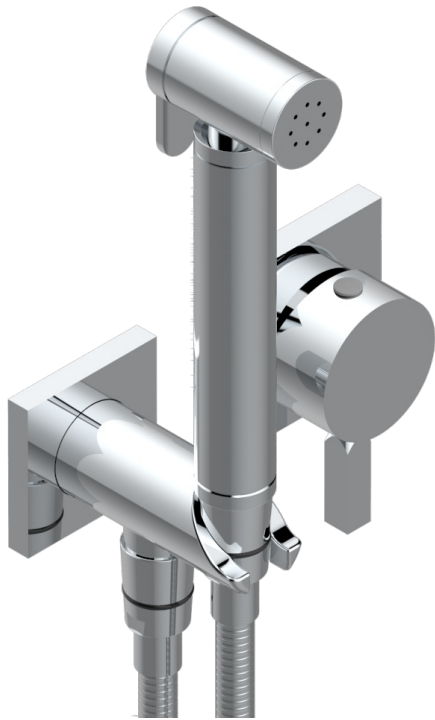

Trim only for WC douche including: trigger spray, wall mounted single lever mixer, reinforced hose (49 1/4"), wall outlet with integrated elbow with safety stopper

CHARACTERISTIC

- ACS : 19ACCLY412

STANDARDS

RELATED SKU'S

- Ref. G00-5840/MAUS Rough parts for concealed wall-mounted mixer with 1/2" outlet

AVAILABLE FINITIONS

Blush PVD - H62
Brass color PVD - H49
Brown bronze color PVD - F33
Chrome polished - A02
Chrome polished / gold polished - G02
Gold color PVD - H52

Nickel antique / Sovereign - H28
Nickel color PVD - H55
Nickel polished - B01
Soft gold - F30
Soft matt gold - F31
Umber PVD - H66