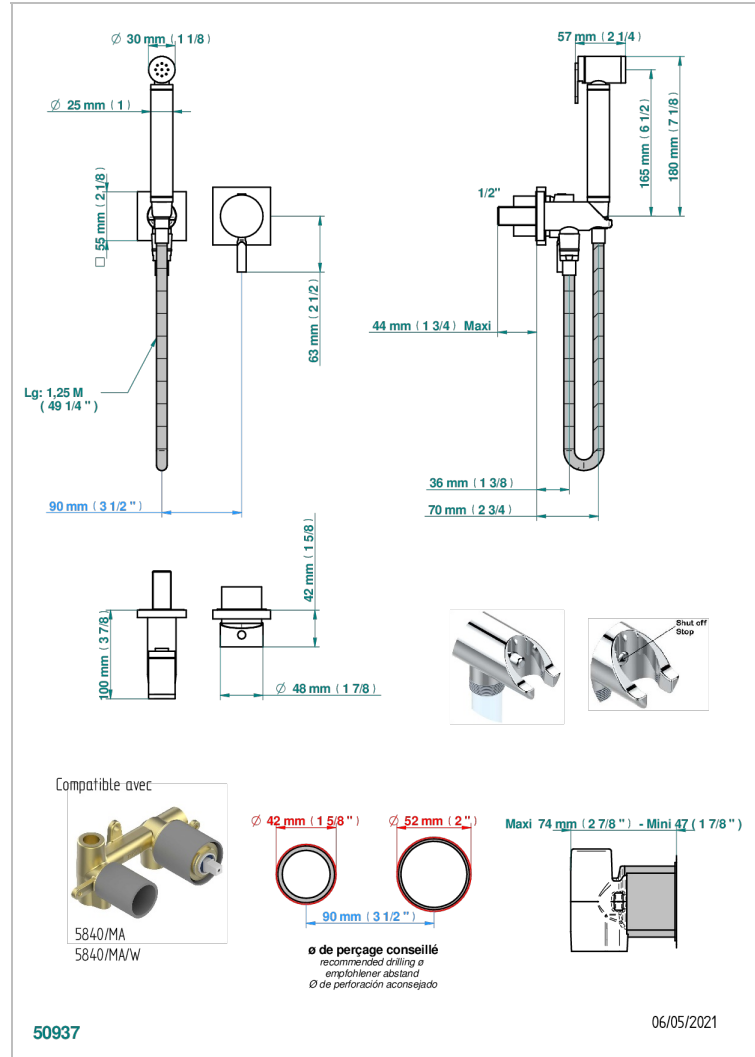

Trim only for WC douche including: trigger spray, wall mounted single lever mixer, reinforced hose (49 1/4"), wall outlet with integrated elbow with safety stopper

CHARACTERISTIC

- ACS : 19ACCLY412

STANDARDS

RELATED SKU'S

- Ref. G00-5840/MAUS Rough parts for concealed wall-mounted mixer with 1/2" outlet

AVAILABLE FINITIONS

Blush PVD - H62
Brass color PVD - H49
Brown bronze color PVD - F33
Chrome polished - A02
Chrome polished / gold polished - G02
Gold color PVD - H52