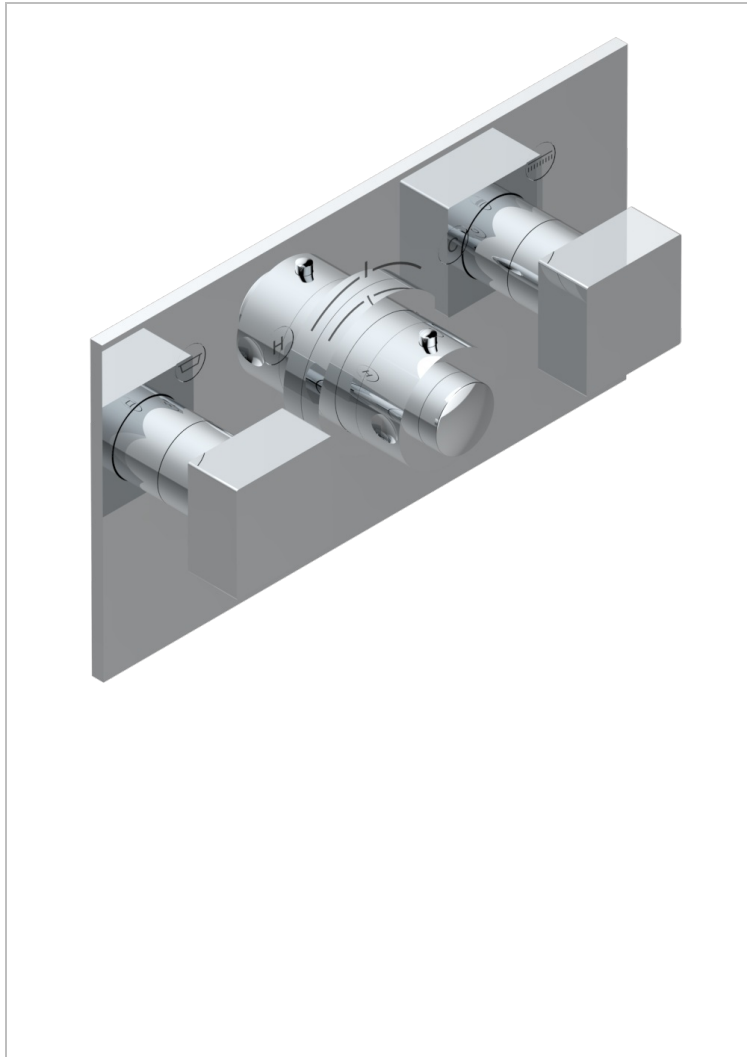

Trim for thermostatic mixer with 2 valves item to be installed horizontal . to adapt on 5 401AHC or 5 401AHM

CHARACTERISTIC

- Cubica
- Trim for thermostatic mixer with 2 valves item to be installed horizontal . to adapt on 5 401AHC or 5 401AHM

RELATED SKU'S

- Ref. G00-5401AHC 3/4" THG thermostat, 60 l/mn with two valves with wax cartridge delivered with a built-in box, without trim - to be installed horizontal (for installation with cross handle)
- Ref. G00-5401AHM 3/4" THG thermostat, 60 l/mn with two valves with wax cartridge delivered with a built-in box, without trim - to be installed horizontal (for installation with lever handle)