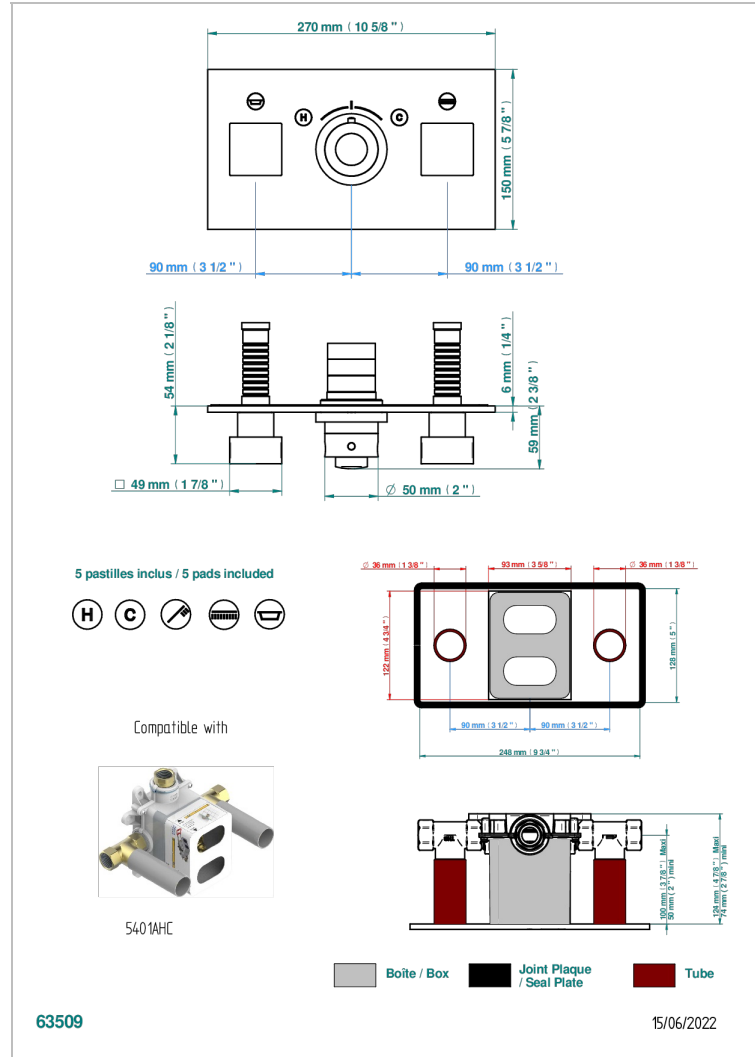

Trim for thermostatic mixer with 2 valves item to be installed horizontal . to adapt on 5 401AHC or 5 401AHM

CHARACTERISTIC

- Cubica
- Trim for thermostatic mixer with 2 valves item to be installed horizontal . to adapt on 5 401AHC or 5 401AHM

RELATED SKU'S

- Ref. G00-5401AHC 3/4" THG thermostat, 60 l/mn with two valves with wax cartridge delivered with a built-in box, without trim - to be installed horizontal (for installation with cross handle)
- Ref. G00-5401AHM 3/4" THG thermostat, 60 l/mn with two valves with wax cartridge delivered with a built-in box, without trim - to be installed horizontal (for installation with lever handle)