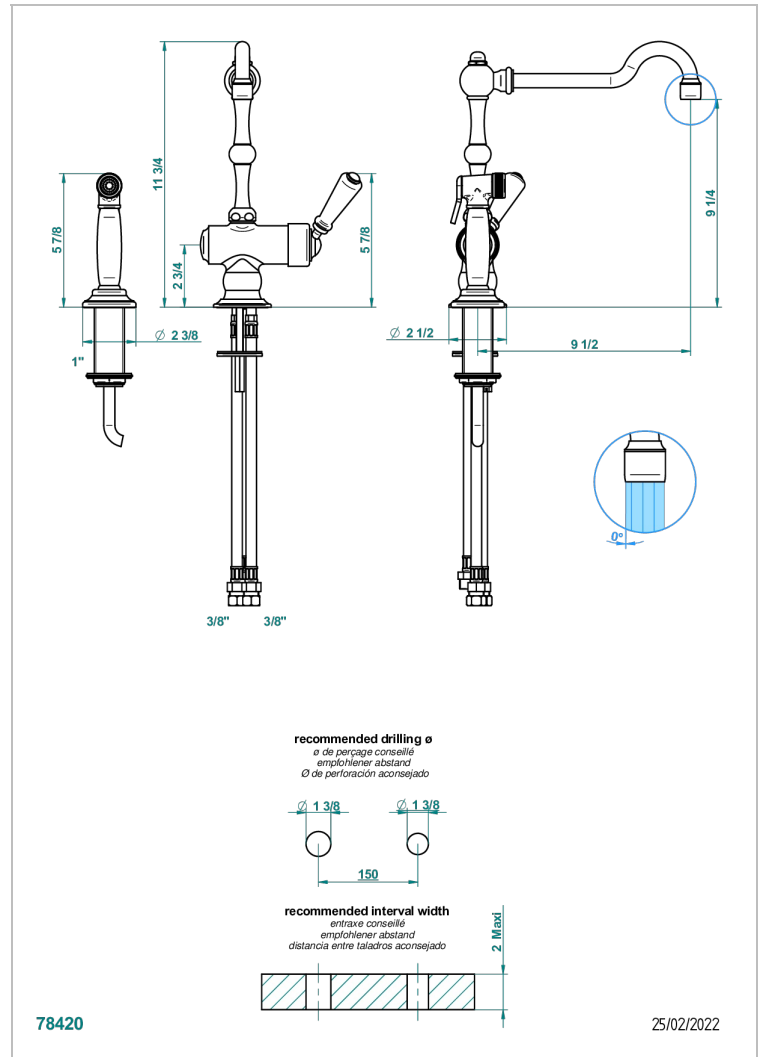

1900 KITCHEN

G76-6181N/DUS

Single hole mixer with swivel and side spray

CHARACTERISTIC

- 1900 Kitchen
- Single hole mixer with swivel and side spray

AVAILABLE FINITIONS

Chrome polished - A02
Light coated bronze - D01
Matt nickel (American satin) - C01
Nickel polished - B01