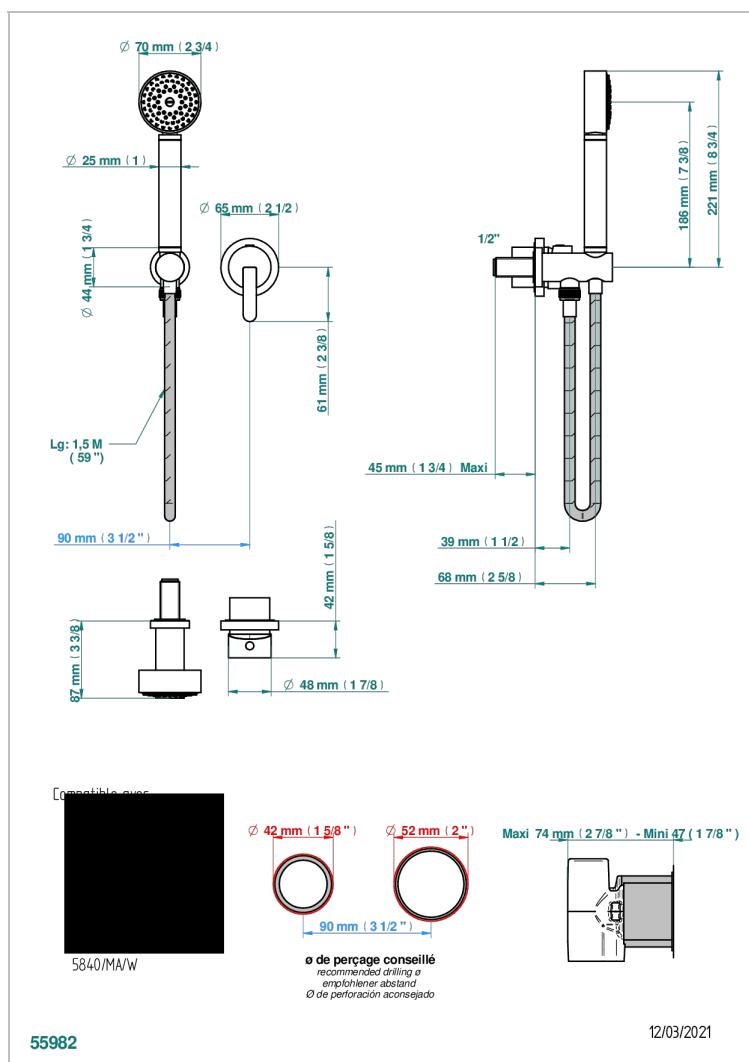

METAMORPHOSE, BLACK CERAMIC

G6D-6561B

Trim only for wall mixer with complete handshower on hook

CHARACTERISTIC

- Métamorphose, black ceramic
- Trim only for wall mixer with complete handshower on hook

TECHNICAL SPECS

- Recommandé : 3 bars (max. 5 bars) - Advised : 43,5 psi (max. 72 psi)
- 9,5 l/min à 3 bars (2.5 gpm at 43.5 psi)

RELATED SKU'S

- Ref. G00-5840/MA Rough parts for concealed wall-mounted mixer with 1/2" outlet