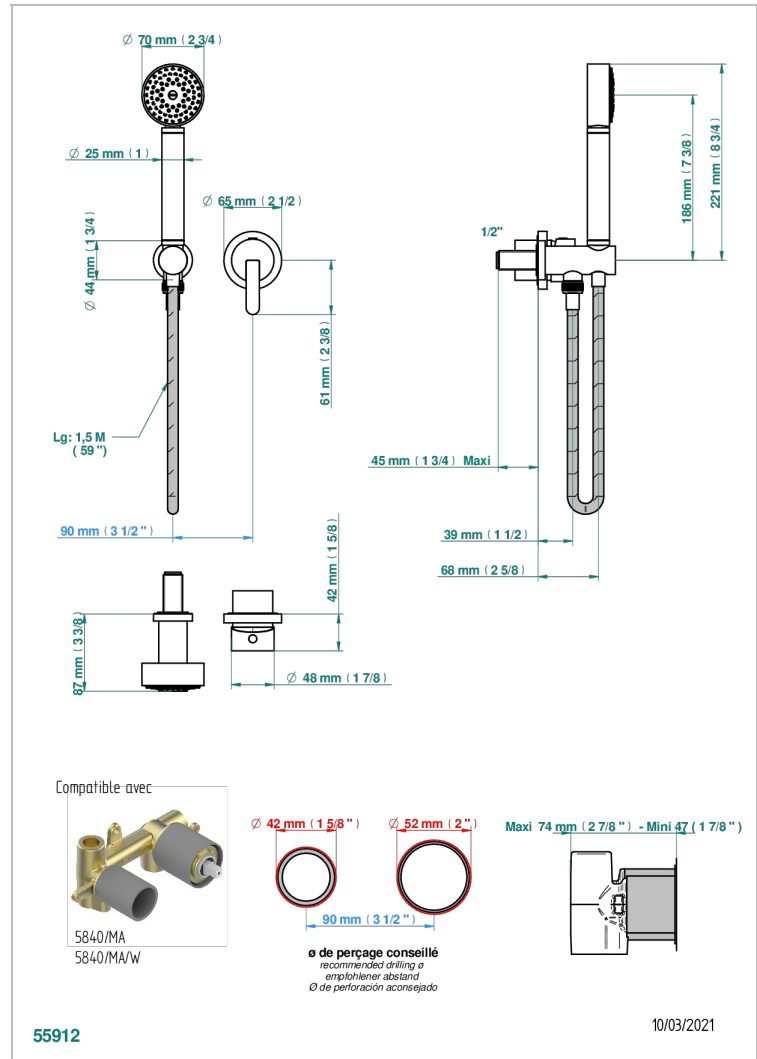

# METAMORPHOSE

G6A-6561B

Trim only for wall mixer with complete handshower on hook

THG  
PARIS

## CHARACTERISTIC

- Métamorphose
- Trim only for wall mixer with complete handshower on hook

## TECHNICAL SPECS

- Recommandé : 3 bars (max. 5 bars) - Advised : 43,5 psi (max. 72 psi)
- 9,5 l/min à 3 bars (2.5 gpm at 43.5 psi)

## RELATED SKU'S

- Ref. G00-5840/MA Rough parts for concealed wall-mounted mixer with 1/2" outlet