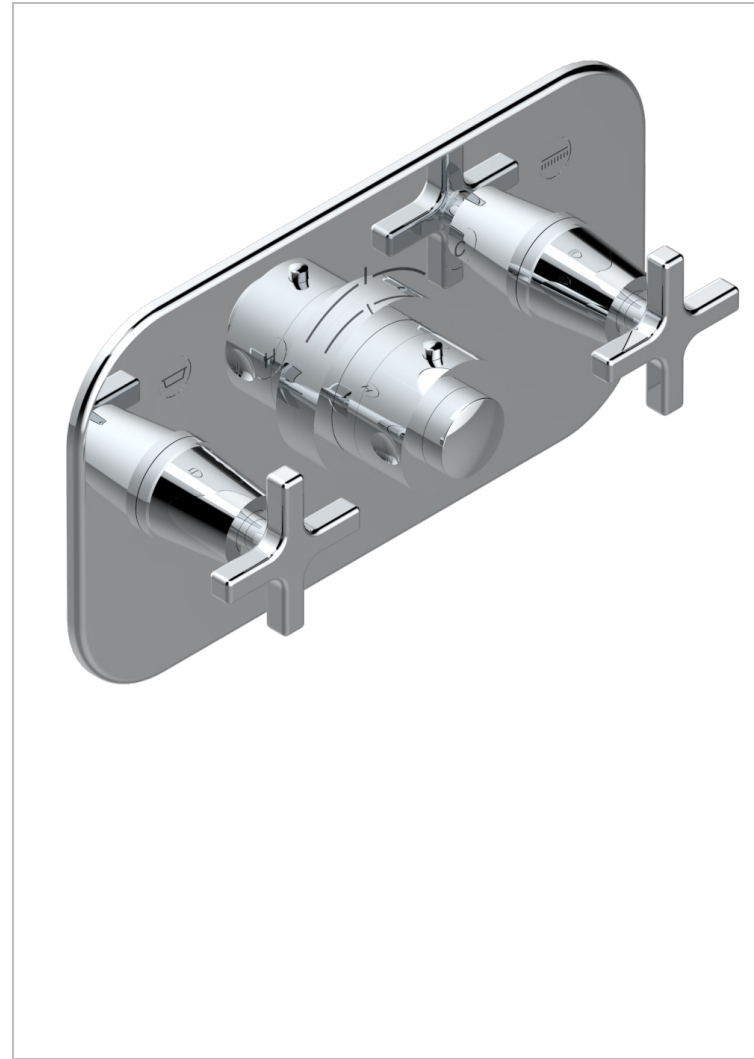

Trim for thermostatic mixer with 2 valves item to be installed horizontal . to adapt on 5 401AHC or 5 401AHM

### CHARACTERISTIC

- Spirit
- Trim for thermostatic mixer with 2 valves item to be installed horizontal . to adapt on 5 401AHC or 5 401AHM

### RELATED SKU'S

- Ref. G00-5401AHC 3/4" THG thermostat, 60 l/mn with two valves with wax cartridge delivered with a built-in box, without trim - to be installed horizontal ( for installation with cross handle)
- Ref. G00-5401AHM 3/4" THG thermostat, 60 l/mn with two valves with wax cartridge delivered with a built-in box, without trim - to be installed horizontal ( for installation with lever handle)