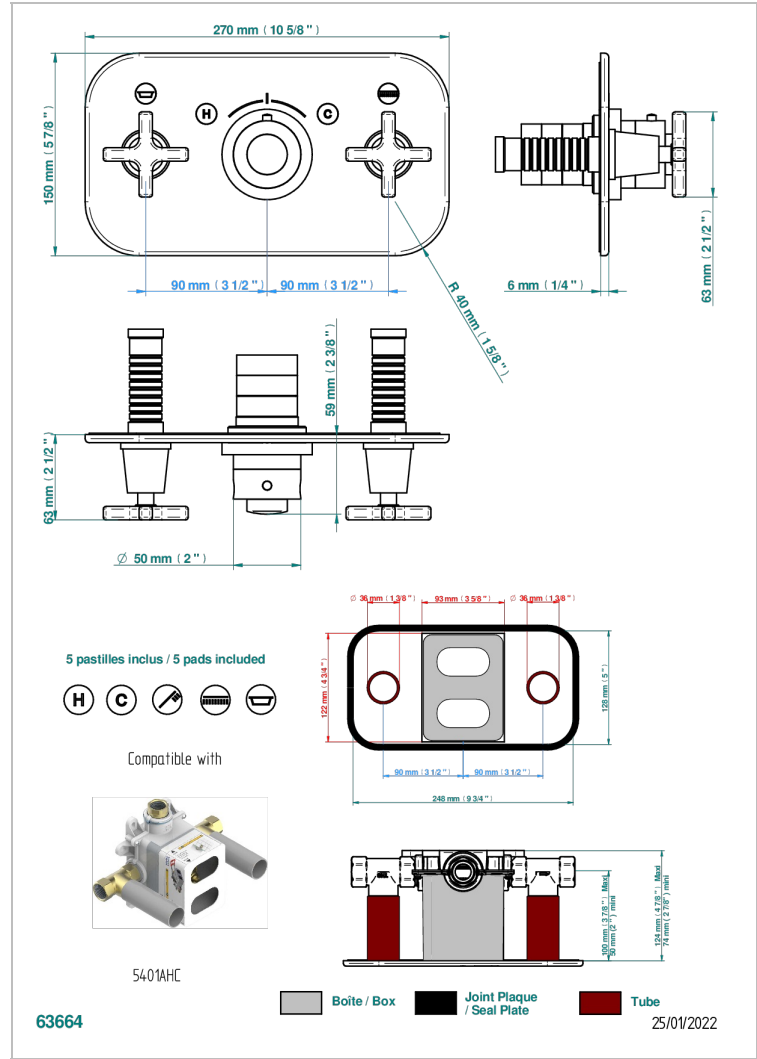

Trim for thermostatic mixer with 2 valves item to be installed horizontal . to adapt on 5 401AHC or 5 401AHM

### CHARACTERISTIC

- Spirit
- Trim for thermostatic mixer with 2 valves item to be installed horizontal . to adapt on 5 401AHC or 5 401AHM

### RELATED SKU'S

- Ref. G00-5401AHC 3/4" THG thermostat, 60 l/mn with two valves with wax cartridge delivered with a built-in box, without trim - to be installed horizontal ( for installation with cross handle)
- Ref. G00-5401AHM 3/4" THG thermostat, 60 l/mn with two valves with wax cartridge delivered with a built-in box, without trim - to be installed horizontal ( for installation with lever handle)