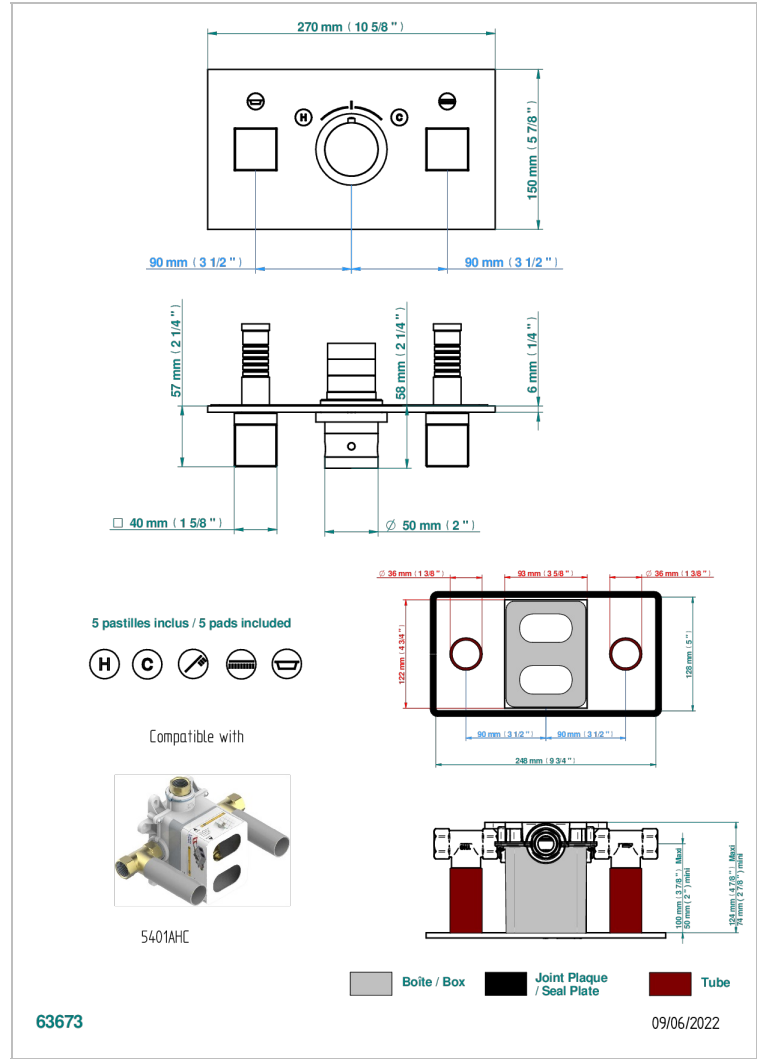

Trim for thermostatic mixer with 2 valves item to be installed horizontal . to adapt on 5 401AHC or 5 401AHM

CHARACTERISTIC

- Soho
- Trim for thermostatic mixer with 2 valves item to be installed horizontal . to adapt on 5 401AHC or 5 401AHM

RELATED SKU'S

- Ref. G00-5401AHC 3/4" THG thermostat, 60 l/mn with two valves with wax cartridge delivered with a built-in box, without trim - to be installed horizontal ( for installation with cross handle)
- Ref. G00-5401AHM 3/4" THG thermostat, 60 l/mn with two valves with wax cartridge delivered with a built-in box, without trim - to be installed horizontal ( for installation with lever handle)