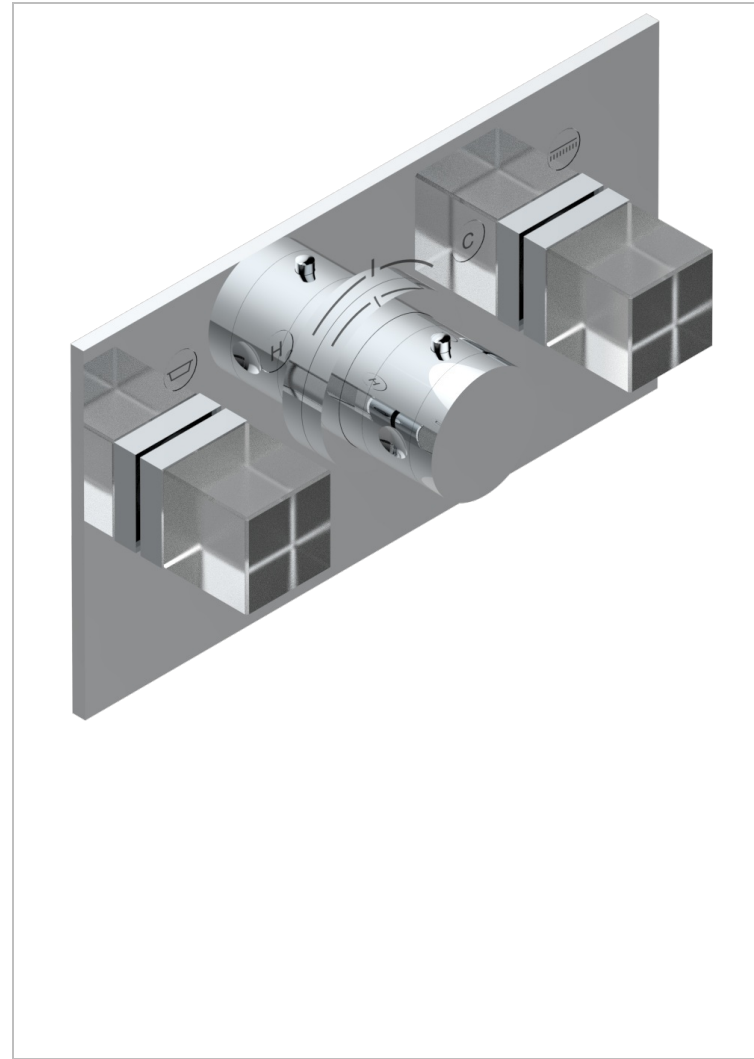

Trim for thermostatic mixer with 2 valves item to be installed horizontal . to adapt on 5 401AHC or 5 401AHM

CHARACTERISTIC

- Soho
- Trim for thermostatic mixer with 2 valves item to be installed horizontal . to adapt on 5 401AHC or 5 401AHM

RELATED SKU'S

- Ref. G00-5401AHC 3/4" THG thermostat, 60 l/mn with two valves with wax cartridge delivered with a built-in box, without trim - to be installed horizontal ( for installation with cross handle)
- Ref. G00-5401AHM 3/4" THG thermostat, 60 l/mn with two valves with wax cartridge delivered with a built-in box, without trim - to be installed horizontal ( for installation with lever handle)