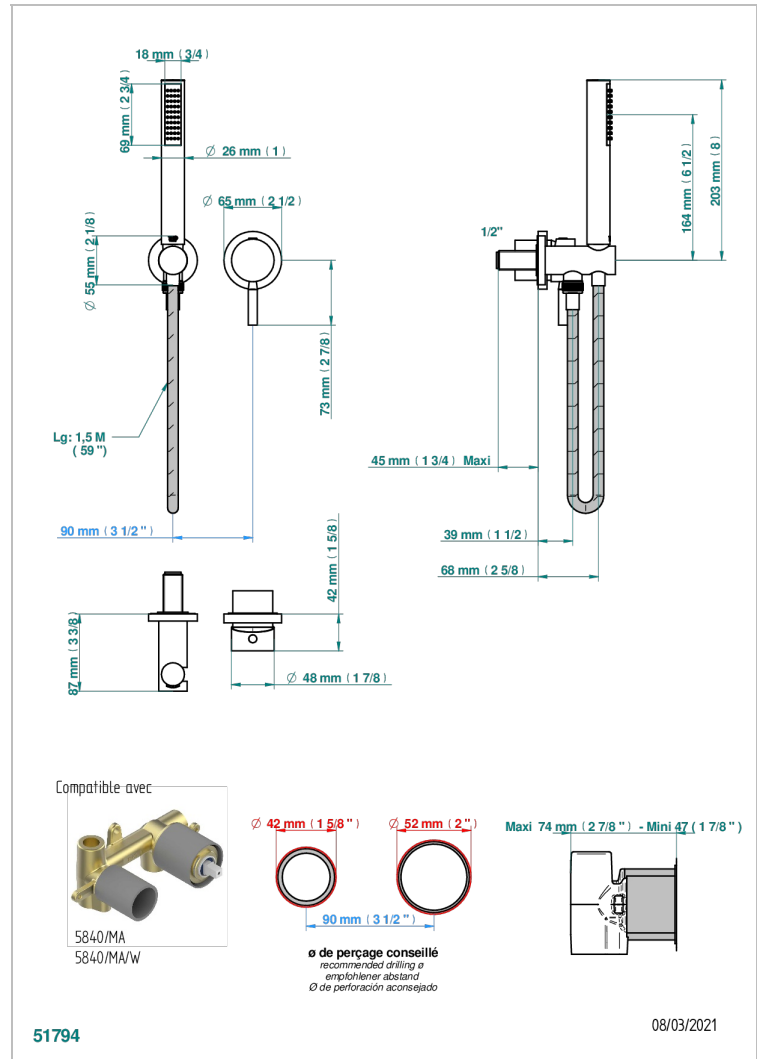

Trim only for wall mixer with complete handshower on hook

CHARACTERISTIC

- Anova
- Trim only for wall mixer with complete handshower on hook

RELATED SKU'S

- Ref. G00-5840/MA Rough parts for concealed wall-mounted mixer with 1/2" outlet

AVAILABLE FINITIONS

- Antique nickel - H28
- Matt chrome - C02
- Matt gold - F07
- Matt nickel (color finish) - C01
- Polished chrome (color finish) - A02
- Polished chrome / Polished gold (color finish) - G02