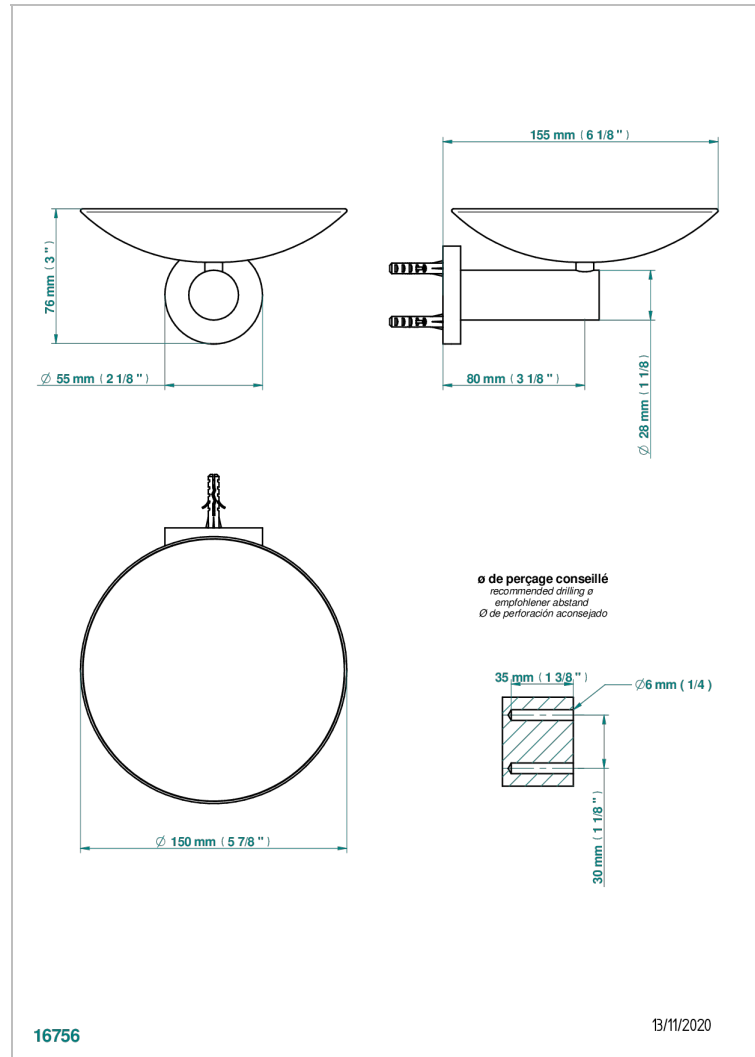

COLLECTION "O"

G4P-546GM

Soap dish, wall mounted, 6" diameter

THG[®]
PARIS

CHARACTERISTIC

- Collection "O"
- Soap dish, wall mounted, 6" diameter

AVAILABLE FINITIONS

Blush PVD - H62
Brass color PVD - H49
Brown bronze color PVD - F33
Chrome polished - A02
Chrome polished / gold polished - G02
Copper antique matt, coated - H07