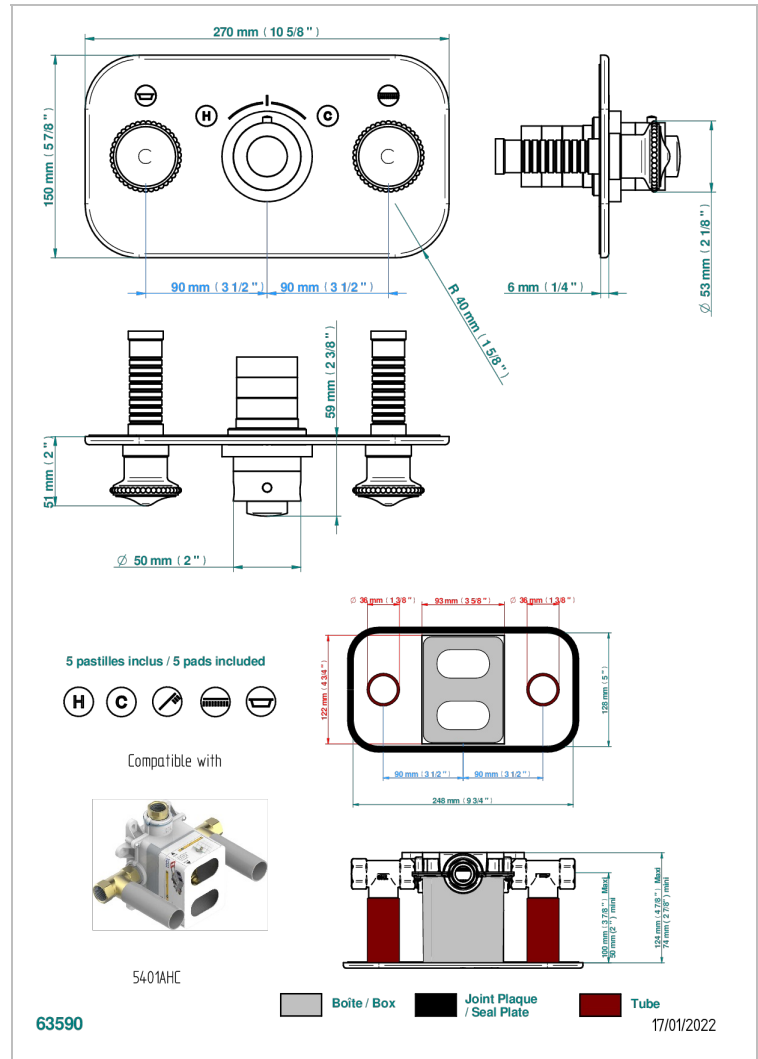

Trim for thermostatic mixer with 2 valves item to be installed horizontal . to adapt on 5 401AHC or 5 401AHM

CHARACTERISTIC

- Vendôme
- Trim for thermostatic mixer with 2 valves item to be installed horizontal . to adapt on 5 401AHC or 5 401AHM

RELATED SKU'S

- Ref. G00-5401AHC 3/4" THG thermostat, 60 l/mn with two valves with wax cartridge delivered with a built-in box, without trim - to be installed horizontal (for installation with cross handle)
- Ref. G00-5401AHM 3/4" THG thermostat, 60 l/mn with two valves with wax cartridge delivered with a built-in box, without trim - to be installed horizontal (for installation with lever handle)