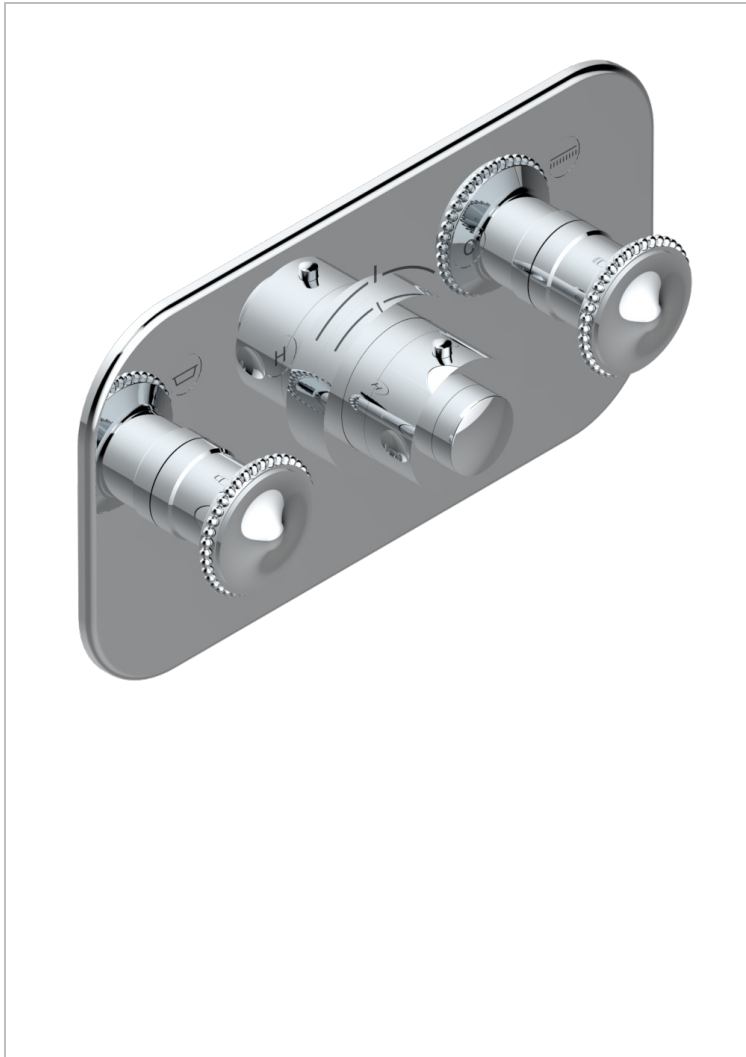

Trim for thermostatic mixer with 2 valves item to be installed horizontal . to adapt on 5 401AHC or 5 401AHM

CHARACTERISTIC

- Vendôme
- Trim for thermostatic mixer with 2 valves item to be installed horizontal . to adapt on 5 401AHC or 5 401AHM

RELATED SKU'S

- Ref. G00-5401AHC 3/4" THG thermostat, 60 l/mn with two valves with wax cartridge delivered with a built-in box, without trim - to be installed horizontal (for installation with cross handle)
- Ref. G00-5401AHM 3/4" THG thermostat, 60 l/mn with two valves with wax cartridge delivered with a built-in box, without trim - to be installed horizontal (for installation with lever handle)

AVAILABLE FINITIONS

Antique nickel - H28
Blush PVD - H62
Brass color PVD - H49
Brown bronze color PVD - F33
Gold color PVD - H52
Graphite PVD - H64

Lacquered antique silver (coated) - HO3
Lacquered light bronze - D01
Matt Umber PVD - H67
Matt blush PVD - H60
Matt brass color PVD - H50
Matt brown bronze color PVD - F34