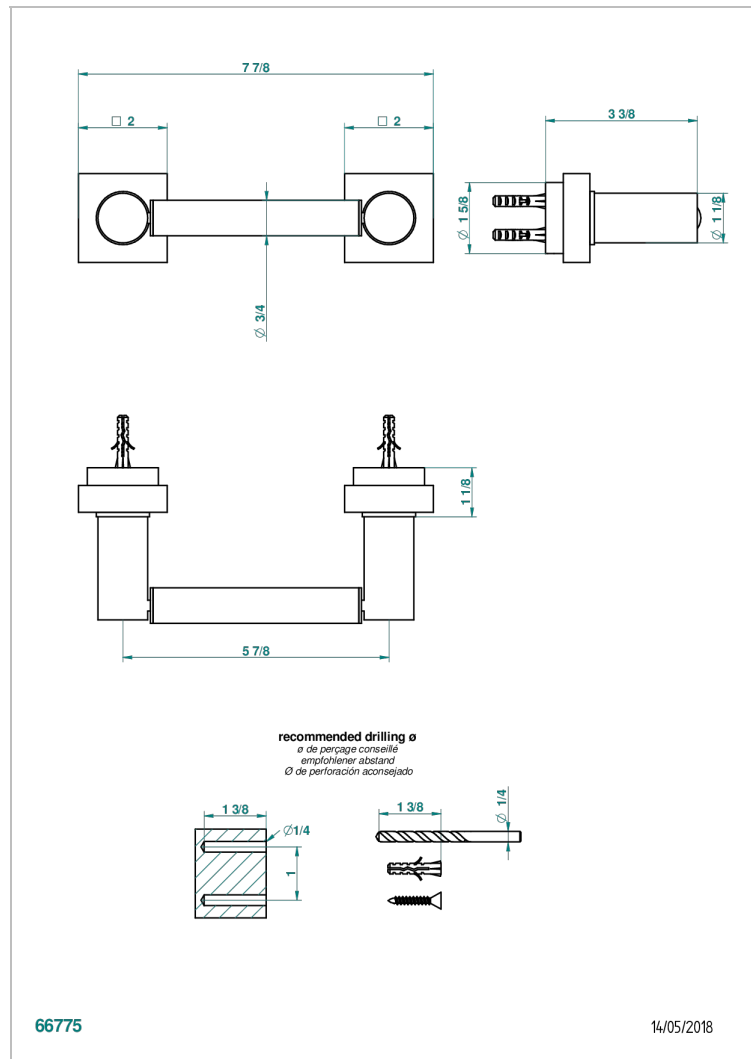

MONTAIGNE LEONARDO GREY MARBLE

G3T-543M

Paper roll holder

66775

14/05/2018

CHARACTERISTIC

- Montaigne Leonardo Grey marble
- Paper roll holder

AVAILABLE FINITIONS