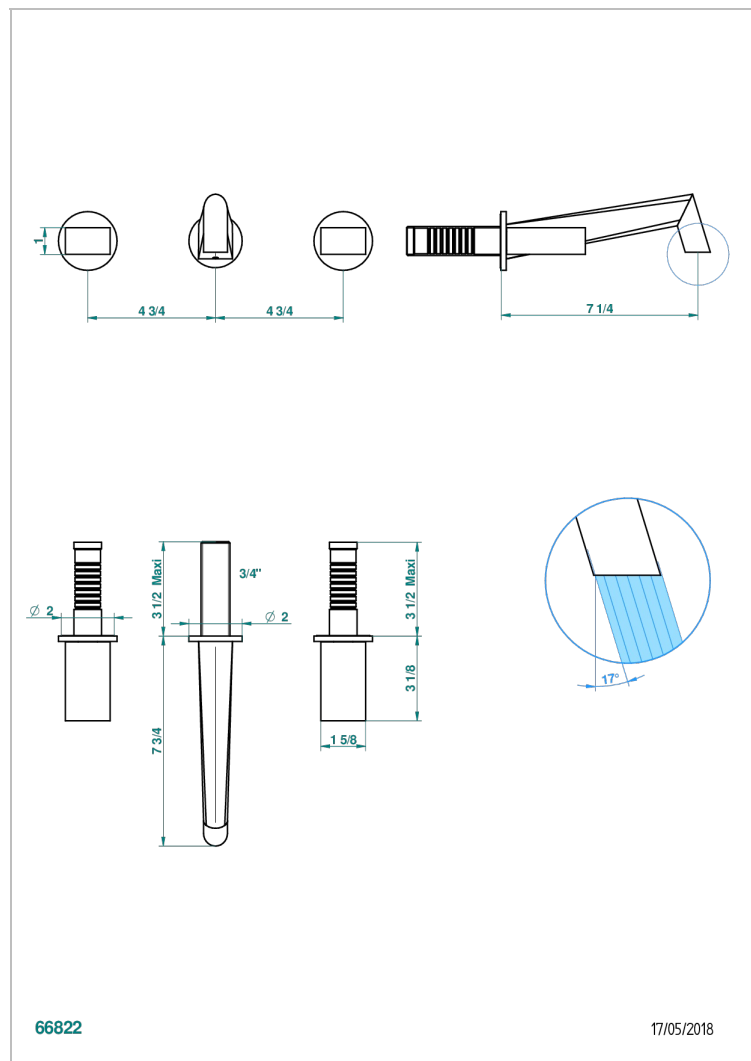

# MONTAIGNE LEONARDO GREY MARBLE

G3T-41GB

Trim for wall mounted 3-hole bath set only

66822

17/05/2018

## CHARACTERISTIC

- Montaigne Leonardo Grey marble
- Trim for wall mounted 3-hole bath set only

## RELATED SKU'S

- Ref. G00-40AM/US Rough parts for wall set (one counter clockwise and one clockwise cartridges)