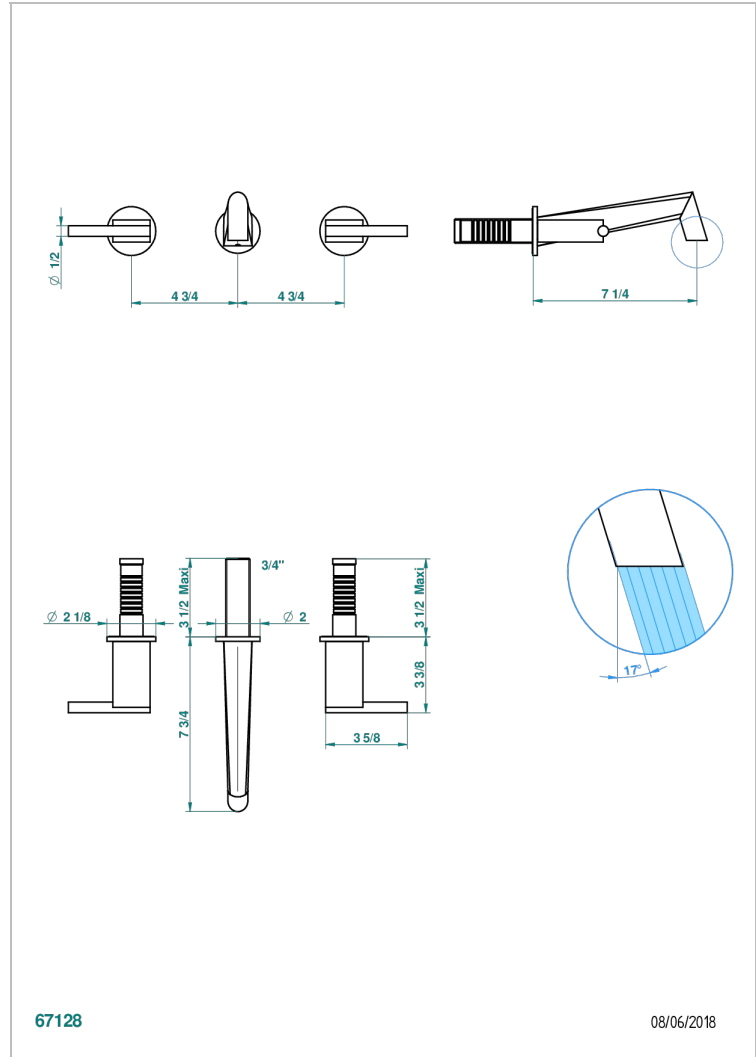

MONTAIGNE WITH LEVER HANDLES, GRAND ANTIQUE MARBLE

G3S-41GB

Trim for wall mounted 3-hole bath set only

67128

08/06/2018

CHARACTERISTIC

- Montaigne with lever handles, Grand Antique marble
- Trim for wall mounted 3-hole bath set only

RELATED SKU'S

- Ref. G00-40AM/US Rough parts for wall set (one counter clockwise and one clockwise cartridges)

AVAILABLE FINITIONS

Blush PVD - H62
Brass color PVD - H49
Brown bronze color PVD - F33
Chrome polished - A02
Chrome polished / gold polished - G02
Copper antique matt, coated - H07