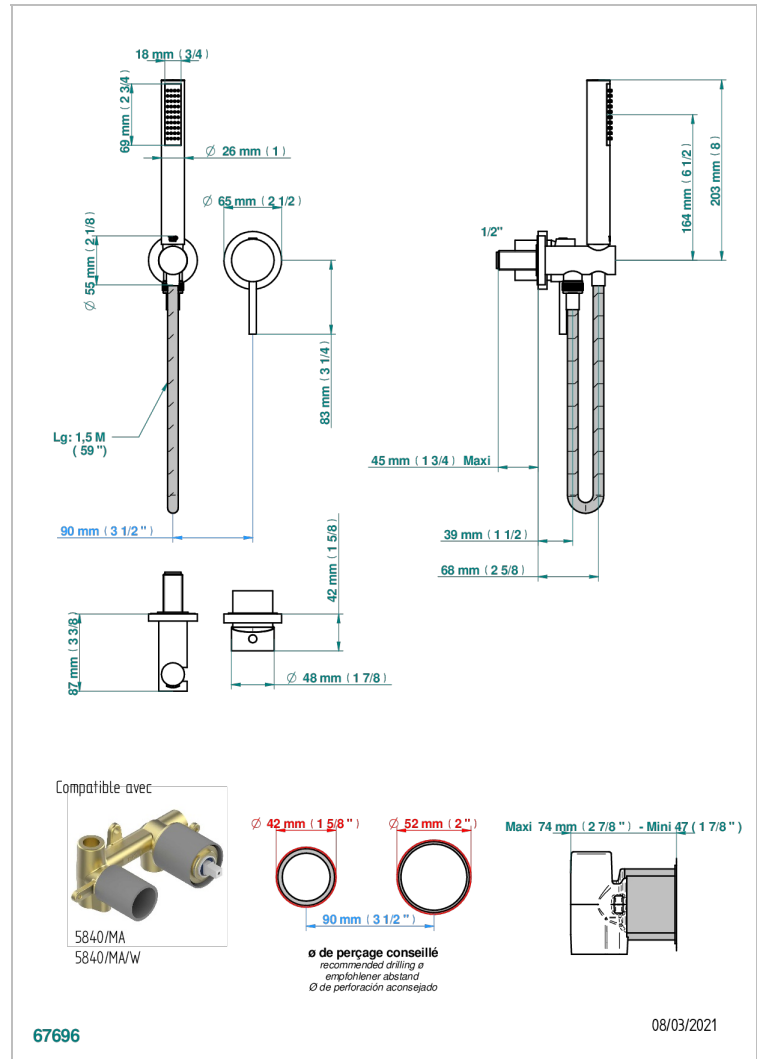

# MONTAIGNE GRAND ANTIQUE MARBLE

G3R-6561B

Trim only for wall mixer with complete handshower on hook

## CHARACTERISTIC

- Montaigne Grand Antique marble
- Trim only for wall mixer with complete handshower on hook

## RELATED SKU'S

- Ref. G00-5840/MA Rough parts for concealed wall-mounted mixer with 1/2" outlet