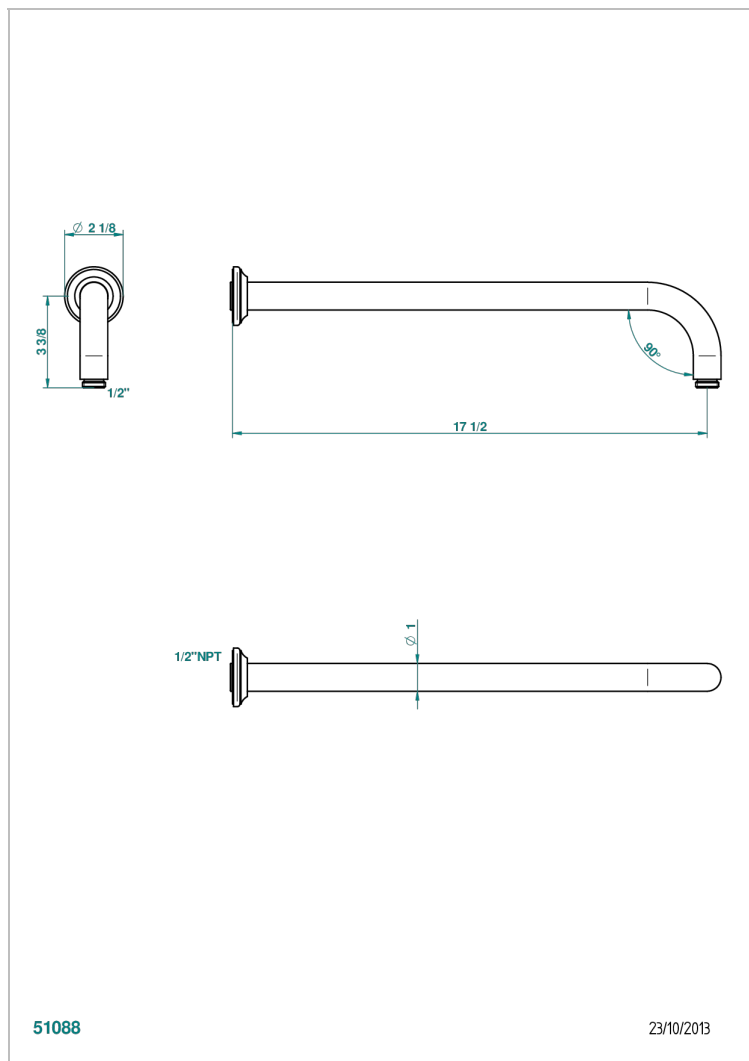

1900 WITH SMOOTH METAL LEVER HANDLES

G3M-84L/US

Horizontal shower arm, 90°, lg: 17"

CHARACTERISTIC

- 1900 with smooth metal lever handles
- Horizontal shower arm, 90°, lg: 17"

AVAILABLE FINITIONS

Blush PVD - H62
Brass color PVD - H49
Brown bronze color PVD - F33
Chrome polished - A02
Chrome polished / gold polished - G02
Copper antique matt, coated - H07