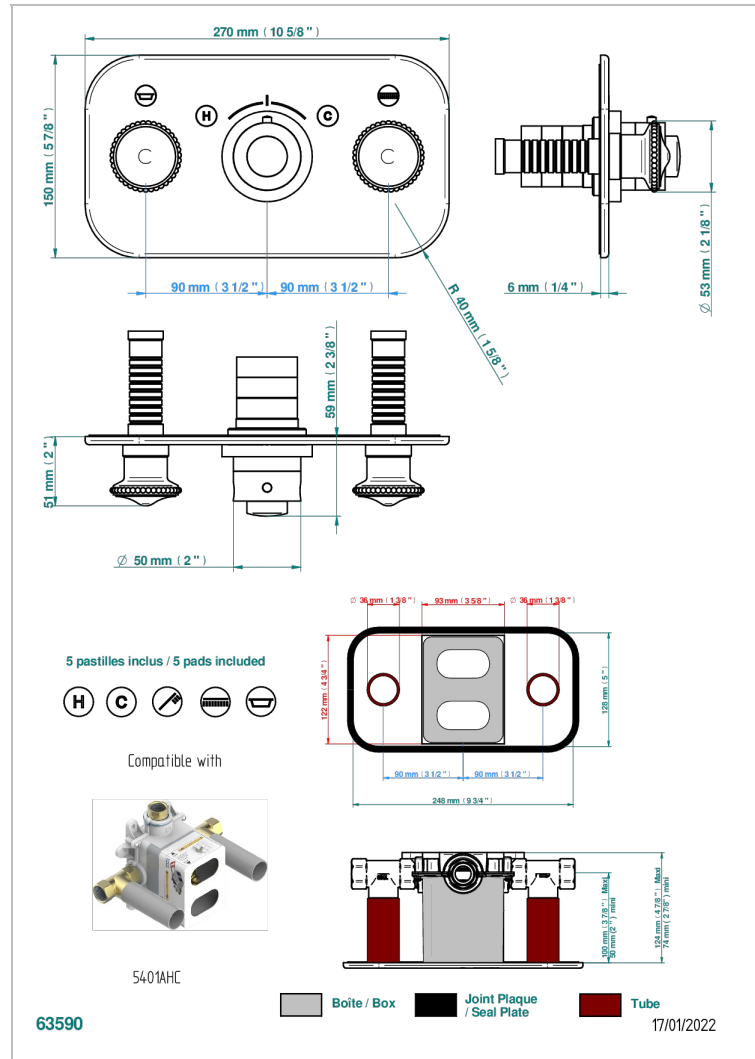

Trim for thermostatic mixer with 2 valves item to be installed horizontal . to adapt on 5 401AHC or 5 401AHM

### CHARACTERISTIC

- Cygne
- Trim for thermostatic mixer with 2 valves item to be installed horizontal . to adapt on 5 401AHC or 5 401AHM

### RELATED SKU'S

- Ref. G00-5401AHC 3/4" THG thermostat, 60 l/mn with two valves with wax cartridge delivered with a built-in box, without trim - to be installed horizontal ( for installation with cross handle)
- Ref. G00-5401AHM 3/4" THG thermostat, 60 l/mn with two valves with wax cartridge delivered with a built-in box, without trim - to be installed horizontal ( for installation with lever handle)