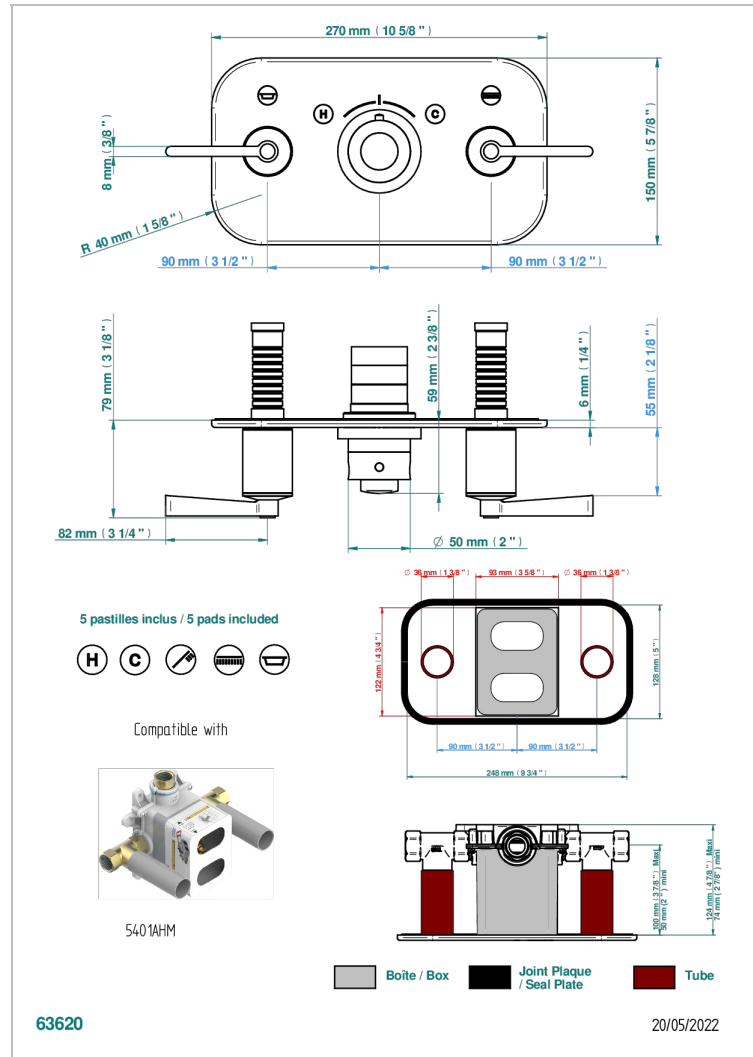

FAUBOURG METAL WITH LEVER

G2U-5401BEH

Trim for thermostatic mixer with 2 valves item to be installed horizontal . to adapt on 5 401AHC or 5 401AHM

CHARACTERISTIC

- Faubourg metal with lever
- Trim for thermostatic mixer with 2 valves item to be installed horizontal . to adapt on 5 401AHC or 5 401AHM

RELATED SKU'S

- Ref. G00-5401AHC 3/4" THG thermostat, 60 l/mn with two valves with wax cartridge delivered with a built-in box, without trim - to be installed horizontal (for installation with cross handle)
- Ref. G00-5401AHM 3/4" THG thermostat, 60 l/mn with two valves with wax cartridge delivered with a built-in box, without trim - to be installed horizontal (for installation with lever handle)