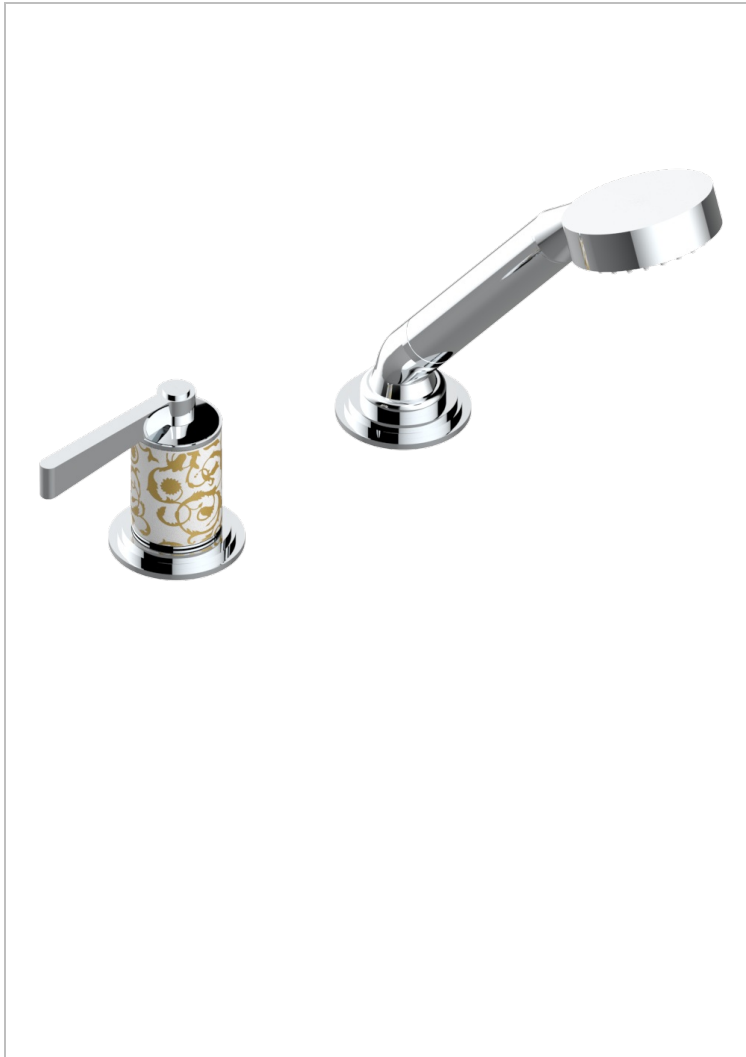

# FROUFROU WITH LEVER HANDLES

G2P-6532/60A

Deck mounted mixer with handshower, progressive cartridge

## CHARACTERISTIC

- ACS : 22ACCLY009

Matt brown bronze color PVD - F34  
 Matt chrome (American satin) - C02  
 Matt gold color PVD - H53  
 Matt graphite PVD - H65  
 Matt nickel (American satin) - C01  
 Matt nickel color PVD - H56

Nickel antique / Sovereign - H28  
 Nickel color PVD - H55  
 Nickel polished - B01  
 Soft gold - F30  
 Soft matt gold - F31  
 Umber PVD - H66