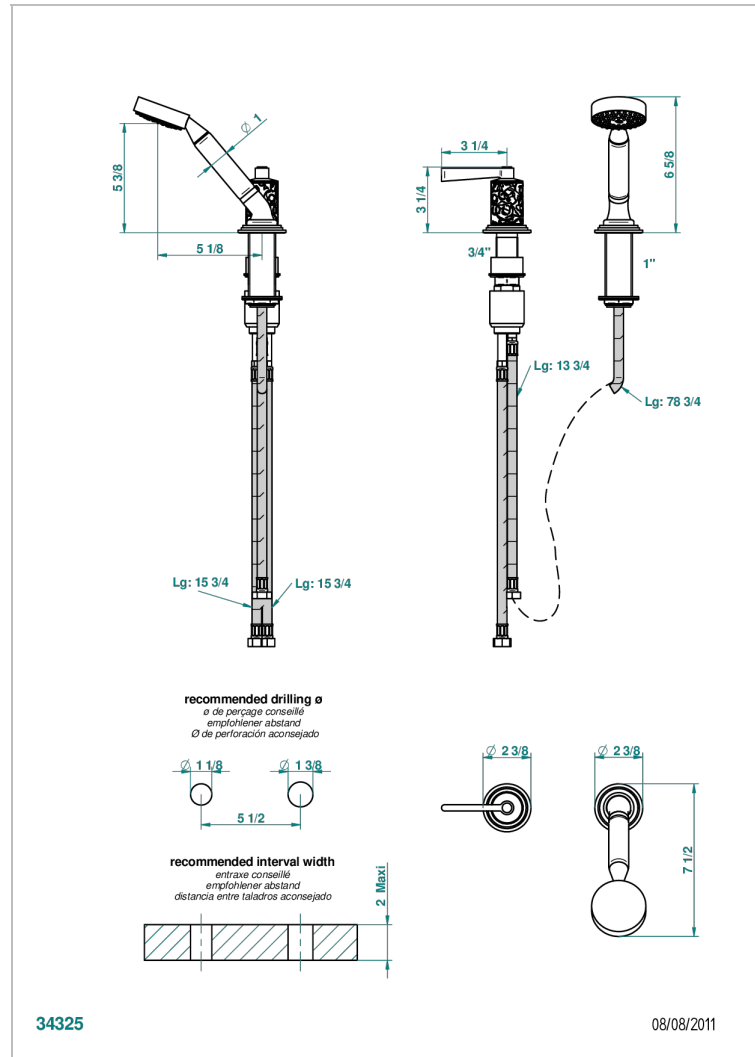

# FROUFROU WITH LEVER HANDLES

G2P-6532/60A

Deck mounted mixer with handshower, progressive cartridge

## CHARACTERISTIC

- ACS : 22ACCLY009