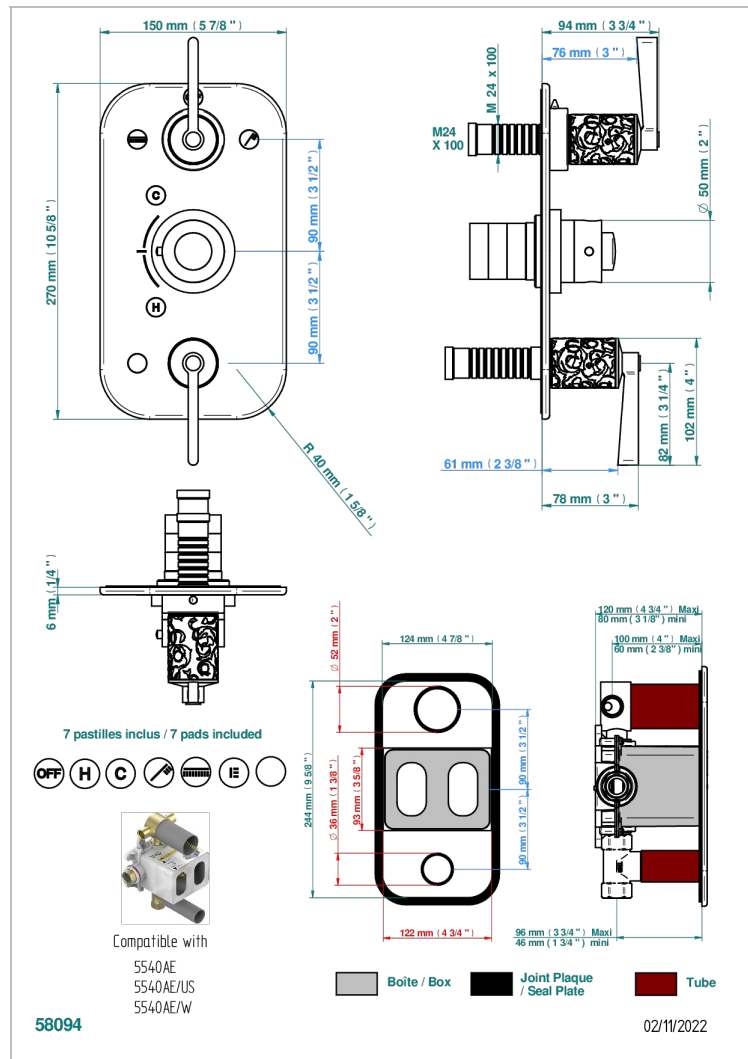

# FROUFROU WITH LEVER HANDLES

G2P-5540BE

Trim for THG thermostat 3 functions , with one off function and 2 outlets and one single off function - rough part supplied with fixing box ref. .5 540AE/US

## CHARACTERISTIC

- Built-in thermostatic cover for 5540AE with 3 outputs (1 x 3/4' and 2 x 1/2')
- Requires concealed thermostat Réf. 5540AE - 5540AE/US - 5540AE/W
- Output high : ceramic diverter with 2 functions and stopvalve
- Output downwards : 1/4' turn of 3/4' stopvalve
- For Shower 3 functions - 2 functions can operate simultaneously
- Temperature control knob with security stop at 38°C
- Solid brass plate and knob
- ASME : ASME A112.18.1-2011/CSA B125.1-11
- DVGW : DW-6512CQ0608

## RELATED SKU'S

- Ref. G00-5100G Reinforced stop ring for THG thermostatic with fixing set
- Ref. G00-5540AE/US Thg thermostat with wax cartridge with one stop valve, 2 outlets and another stop valve, delivered with a built-in box, no trim