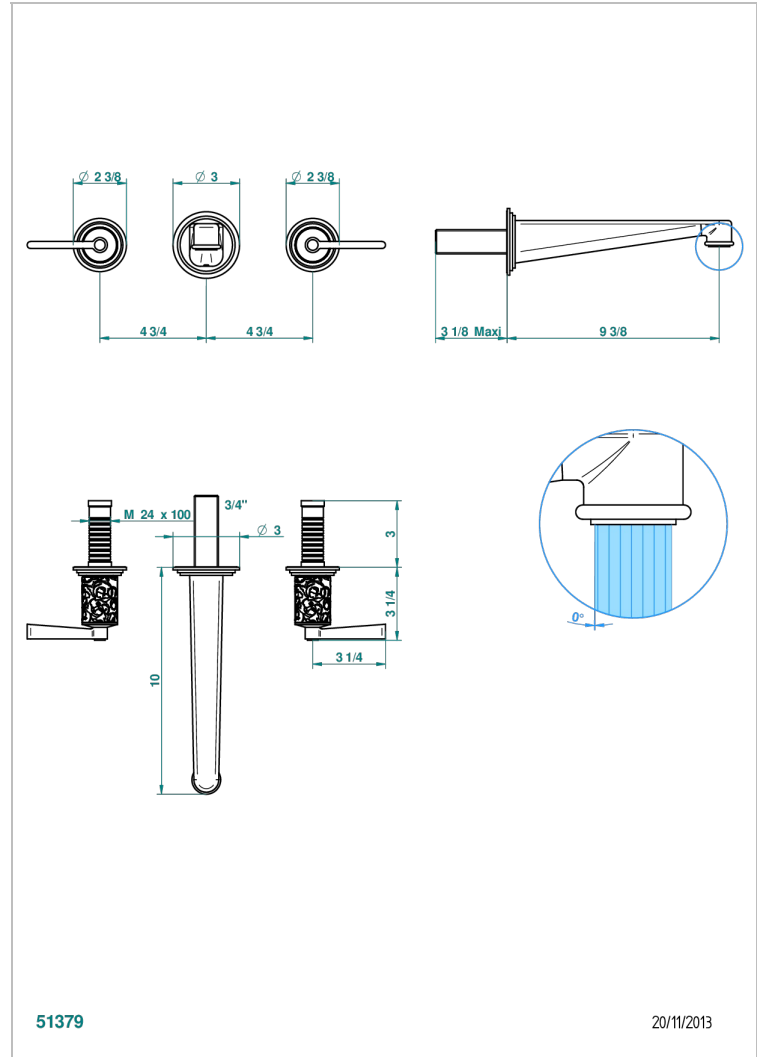

FROUFROU WITH LEVER HANDLES

G2P-41SGB

Trim for wall mounted 3-hole bath set only

51379

20/11/2013

CHARACTERISTIC

- Froufrou with lever handles
- Trim for wall mounted 3-hole bath set only

TECHNICAL SPECS

- Recommandé : 3 bars (max. 5 bars) - Advised : 43,5 psi (max. 72 psi)
- Bec : 35 l/min à 3 bars
- Spout : 9.26 gpm at 43.5 psi

RELATED SKU'S

- Ref. G00-40AM/US Rough parts for wall set (one counter clockwise and one clockwise cartridges)