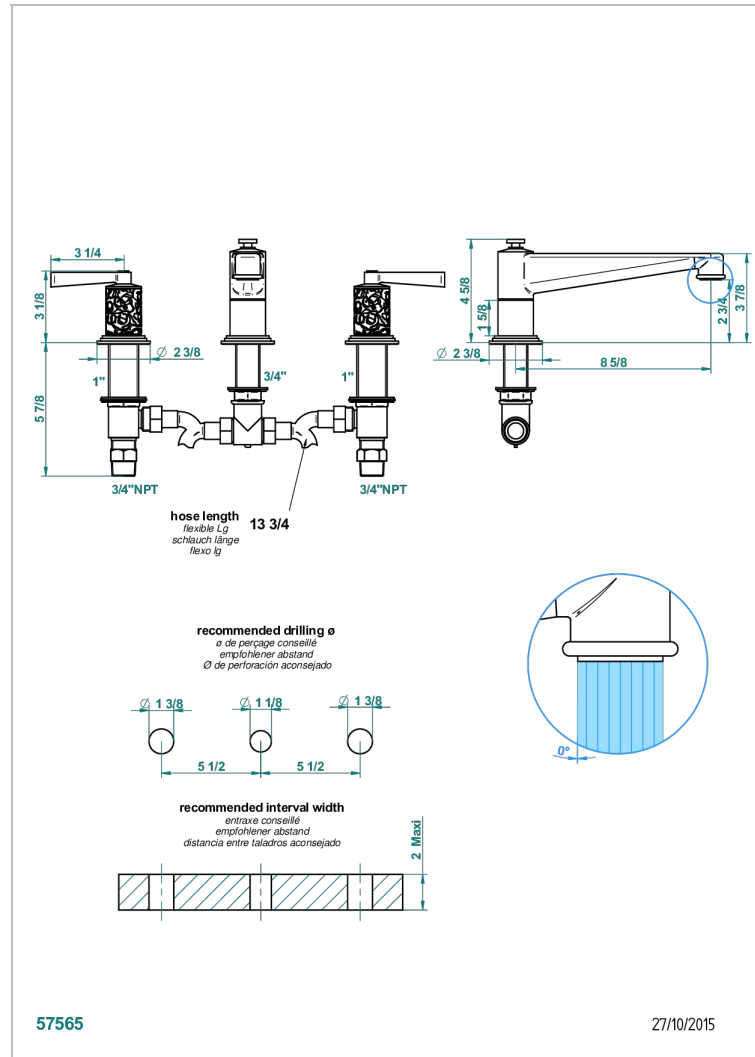

# FROUFROU WITH LEVER HANDLES

G2P-25SGUS

Roman tub set with 3/4" valves

## CHARACTERISTIC

- Froufrou with lever handles
- Roman tub set with 3/4" valves

## TECHNICAL SPECS

- Recommandé : 3 bars (max. 5 bars) - Advised : 43,5 psi (max. 72 psi)
- Bec : 35 l/min à 3 bars
- Spout : 9.26 gpm at 43.5 psi