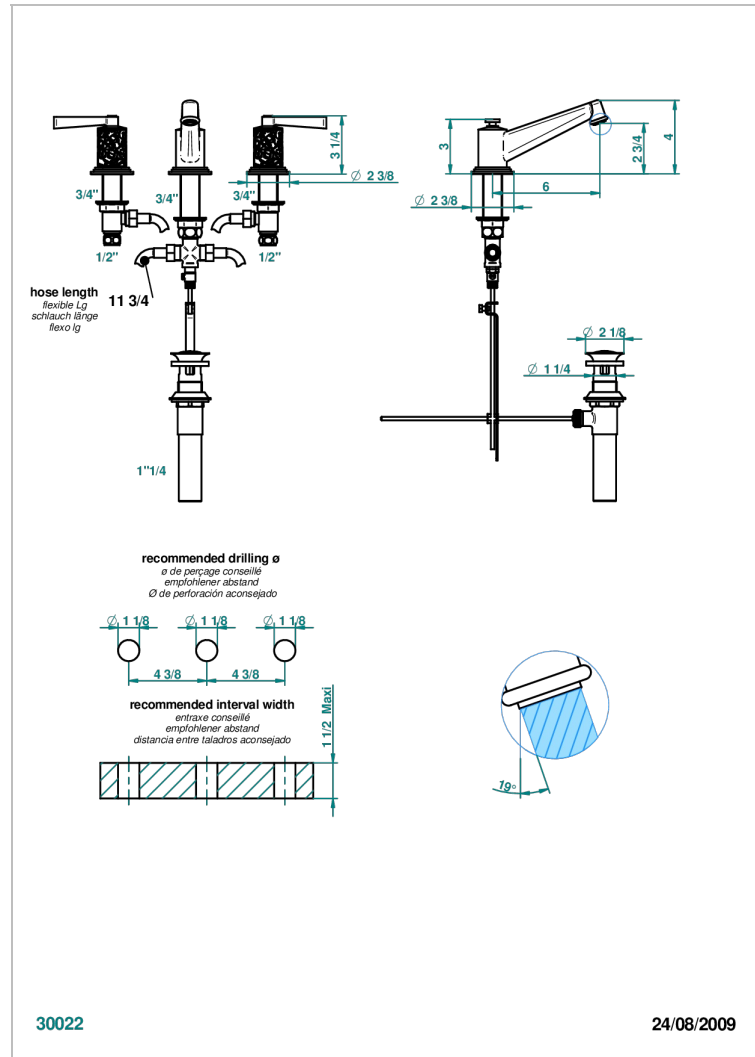

FROUFROU WITH LEVER HANDLES

G2P-152/US

Widespread lavatory set, high spout, with drain

CHARACTERISTIC

- Froufrou with lever handles
- Widespread lavatory set, high spout, with drain

TECHNICAL SPECS

- Recommandé : 3 bars (max. 5 bars) - Advised : 43,5 psi (max. 72 psi)
- 5,7 l/min à 3 bars (1.5 gpm at 43.5 psi)
- 1.2 gpm on demand in accordance with California's rules

Matt brown bronze color PVD - F34
Matt chrome (American satin) - C02
Matt gold color PVD - H53
Matt graphite PVD - H65
Matt nickel (American satin) - C01
Matt nickel color PVD - H56

Nickel antique / Sovereign - H28
Nickel color PVD - H55
Nickel polished - B01
Soft gold - F30
Soft matt gold - F31
Umber PVD - H66