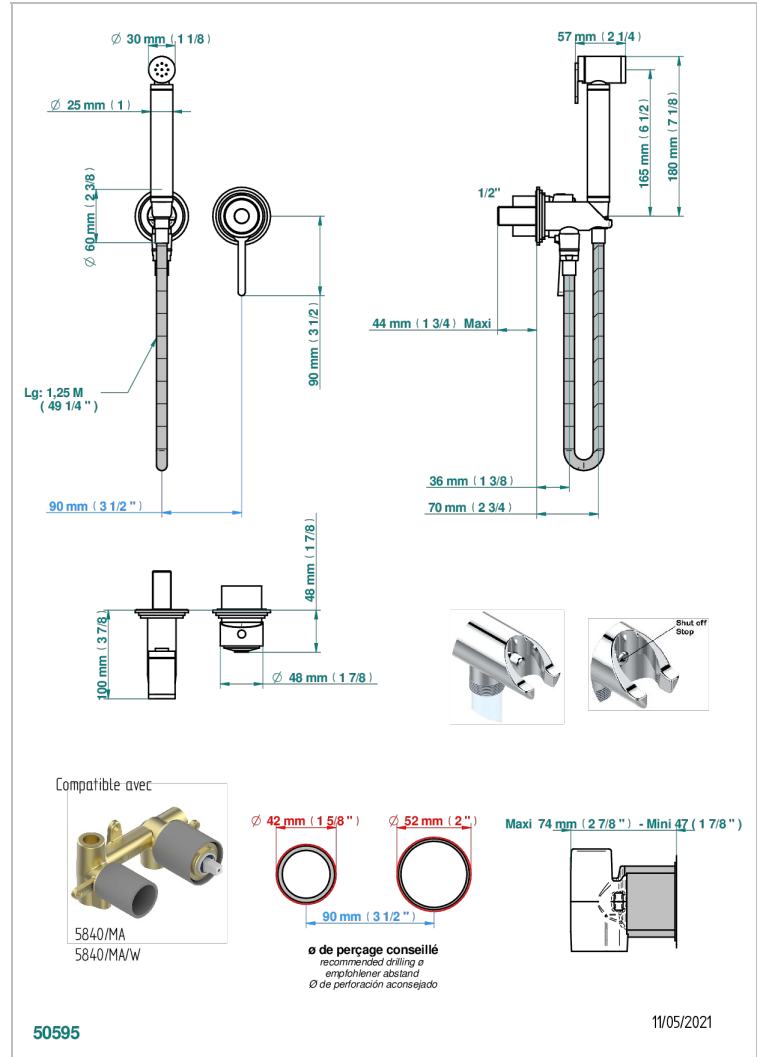

Trim only for WC douche including: trigger spray, wall mounted single lever mixer, reinforced hose (49 1/4"), wall outlet with integrated elbow with safety stopper

CHARACTERISTIC

- ACS : 19ACCLY412

STANDARDS

RELATED SKU'S

- Ref. G00-5840/MAUS Rough parts for concealed wall-mounted mixer with 1/2" outlet

AVAILABLE FINITIONS

- Blush PVD - H62
- Brass color PVD - H49
- Brown bronze color PVD - F33
- Chrome polished - A02
- Chrome polished / gold polished - G02
- Gold color PVD - H52

- Nickel antique / Sovereign - H28
- Nickel color PVD - H55
- Nickel polished - B01
- Soft gold - F30
- Soft matt gold - F31
- Umber PVD - H66

TECHNICAL SPECS

- Recommandé : 3 bars (max. 5 bars) - Advised : 43,5 psi (max. 72 psi)
- 9,5 l/min à 3 bars (2.5 gpm at 43.5 psi)