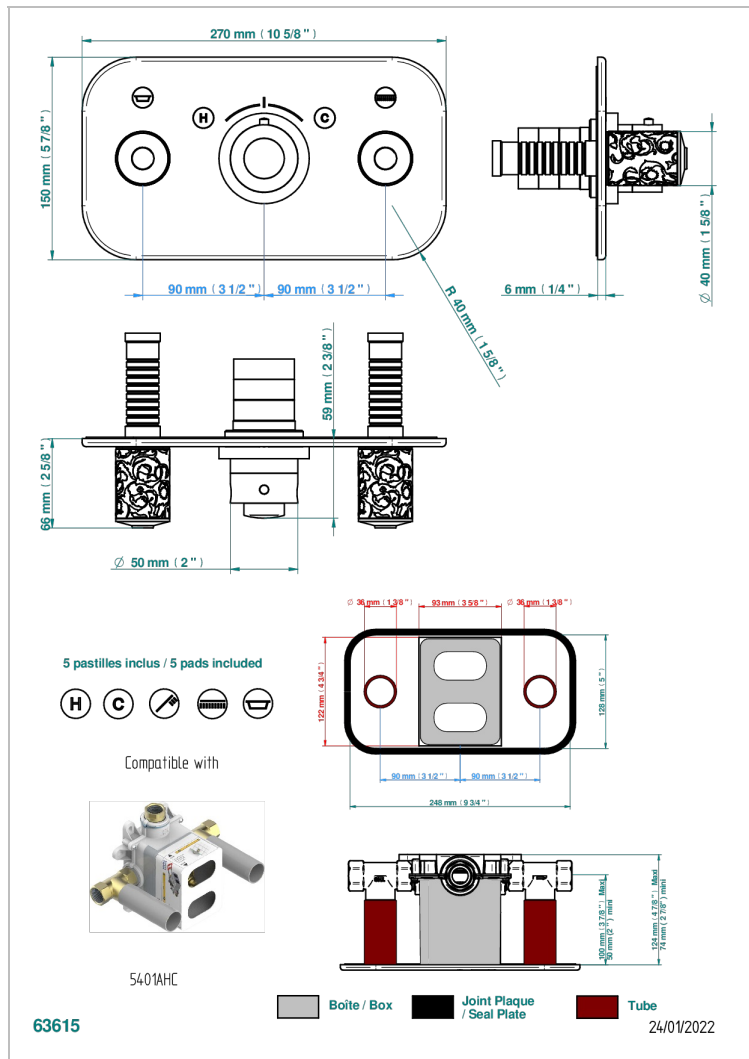

Trim for thermostatic mixer with 2 valves item to be installed horizontal . to adapt on 5 401AHC or 5 401AHM

### CHARACTERISTIC

- Froufrou
- Trim for thermostatic mixer with 2 valves item to be installed horizontal . to adapt on 5 401AHC or 5 401AHM

### RELATED SKU'S

- Ref. G00-5401AHC 3/4" THG thermostat, 60 l/mn with two valves with wax cartridge delivered with a built-in box, without trim - to be installed horizontal ( for installation with cross handle)
- Ref. G00-5401AHM 3/4" THG thermostat, 60 l/mn with two valves with wax cartridge delivered with a built-in box, without trim - to be installed horizontal ( for installation with lever handle)