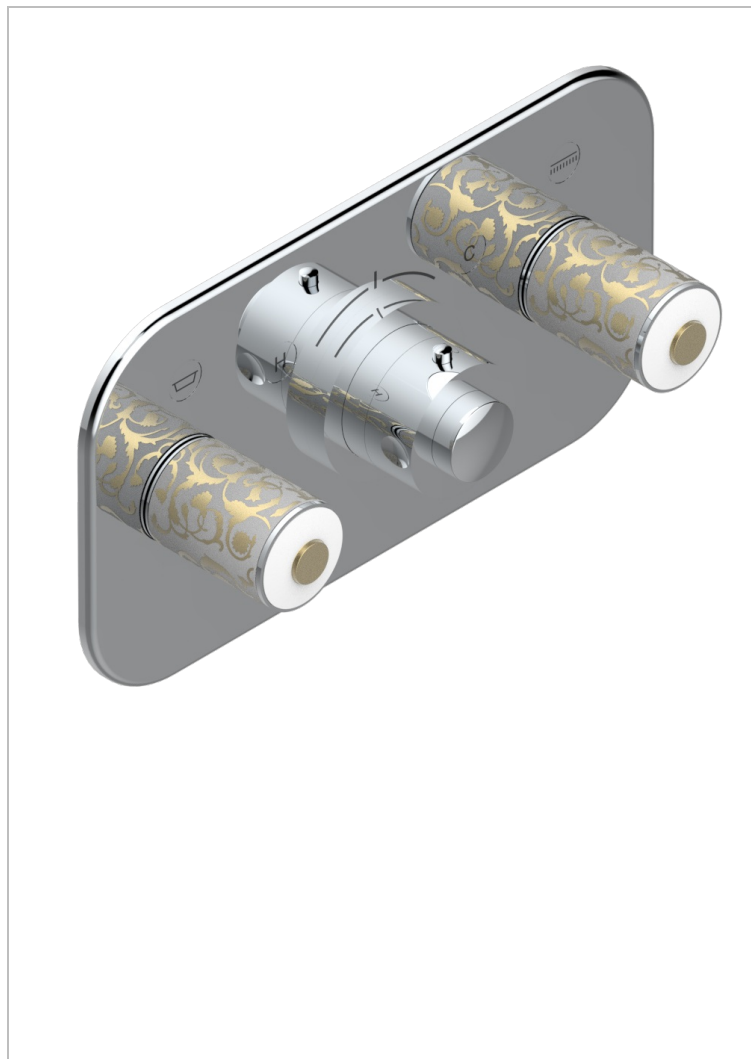

Trim for thermostatic mixer with 2 valves item to be installed horizontal . to adapt on 5 401AHC or 5 401AHM

### CHARACTERISTIC

- Froufrou
- Trim for thermostatic mixer with 2 valves item to be installed horizontal . to adapt on 5 401AHC or 5 401AHM

### RELATED SKU'S

- Ref. G00-5401AHC 3/4" THG thermostat, 60 l/mn with two valves with wax cartridge delivered with a built-in box, without trim - to be installed horizontal ( for installation with cross handle)
- Ref. G00-5401AHM 3/4" THG thermostat, 60 l/mn with two valves with wax cartridge delivered with a built-in box, without trim - to be installed horizontal ( for installation with lever handle)

### AVAILABLE FINITIONS

Antique nickel - H28  
Blush PVD - H62  
Brass color PVD - H49  
Brown bronze color PVD - F33  
Gold color PVD - H52  
Graphite PVD - H64

Matt Umber PVD - H67  
Matt blush PVD - H60  
Matt brass color PVD - H50  
Matt brown bronze color PVD - F34  
Matt chrome - C02  
Matt gold - F07