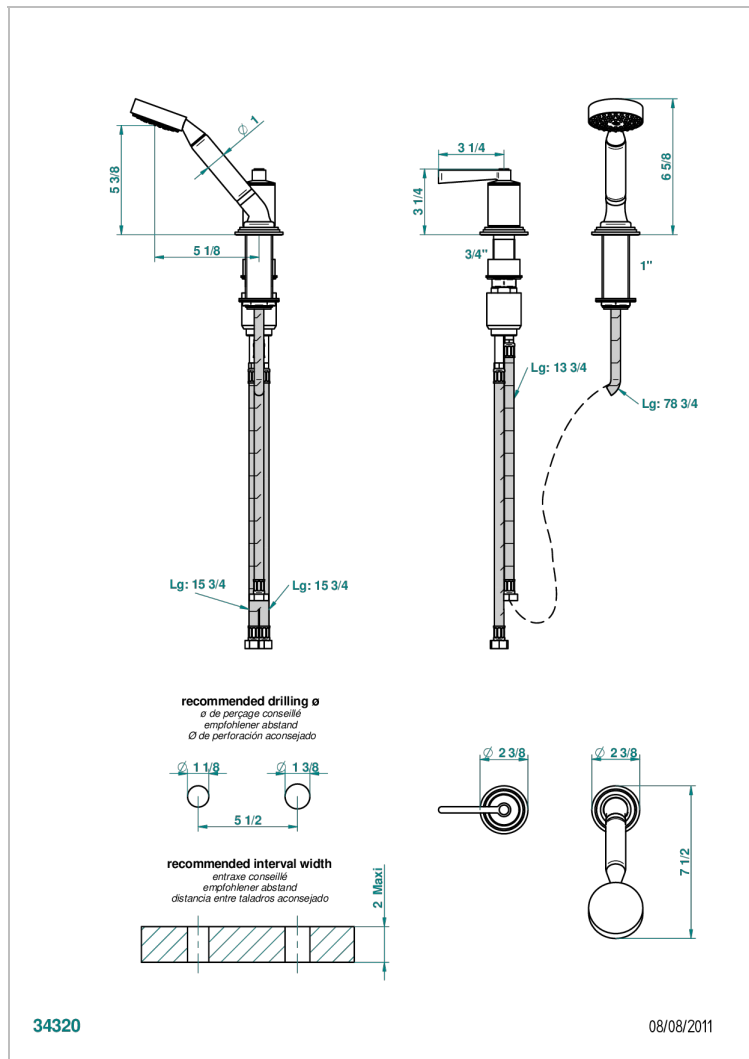

FAUBOURG BLACK PORCELAIN WITH LEVER HANDLES

G2M-6532/60A

Deck mounted mixer with handshower, progressive cartridge

CHARACTERISTIC

- ACS : 22ACCLY009

STANDARDS

TECHNICAL SPECS

- Recommandé : 3 bars (max. 5 bars) - Advised : 43,5 psi (max. 72 psi)
- 9,5 l/min à 3 bars (2.5 gpm at 43.5 psi)