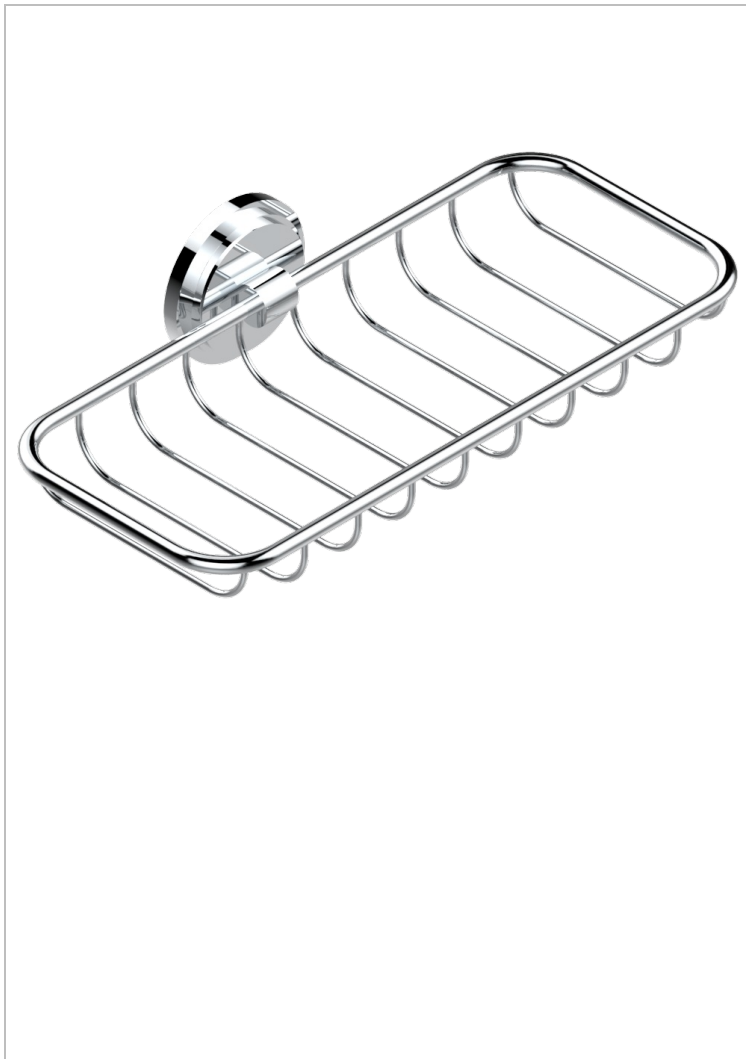

FAUBOURG BLACK PORCELAIN WITH LEVER HANDLES

G2M-620A

Soap basket, wall mounted 10" x 4"3/8

CHARACTERISTIC

- Faubourg black porcelain with lever handles
- Soap basket, wall mounted 10" x 4"3/8

AVAILABLE FINITIONS