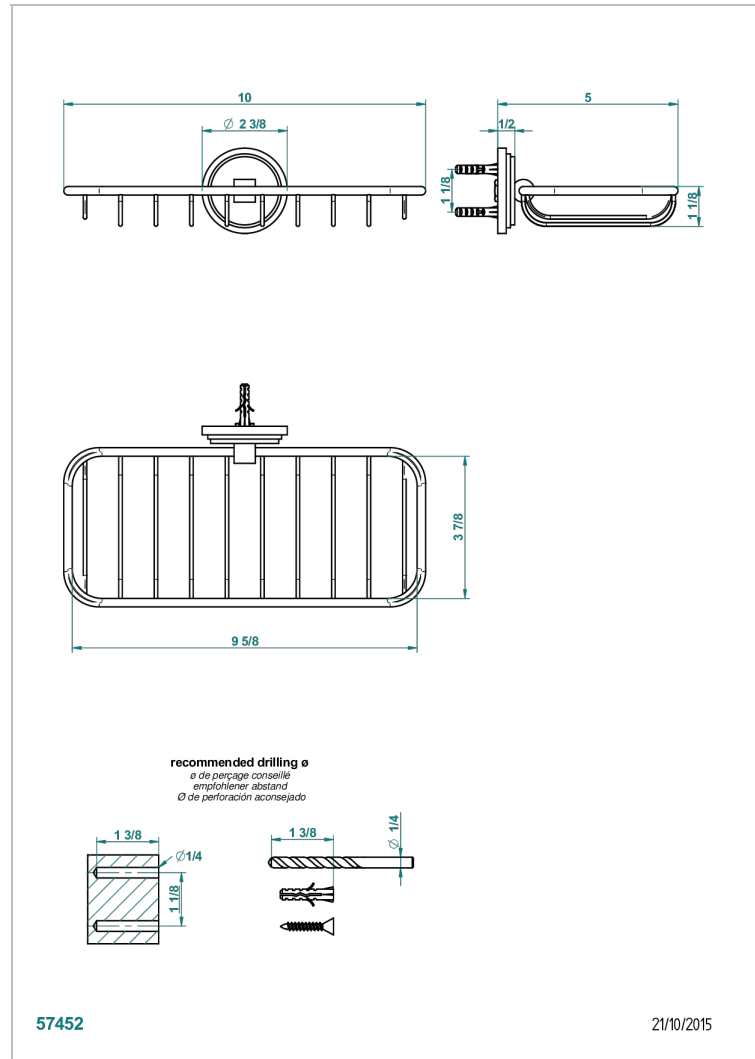

FAUBOURG BLACK PORCELAIN WITH LEVER HANDLES

G2M-620A

Soap basket, wall mounted 10" x 4"3/8

CHARACTERISTIC

- Faubourg black porcelain with lever handles
- Soap basket, wall mounted 10" x 4"3/8

AVAILABLE FINITIONS