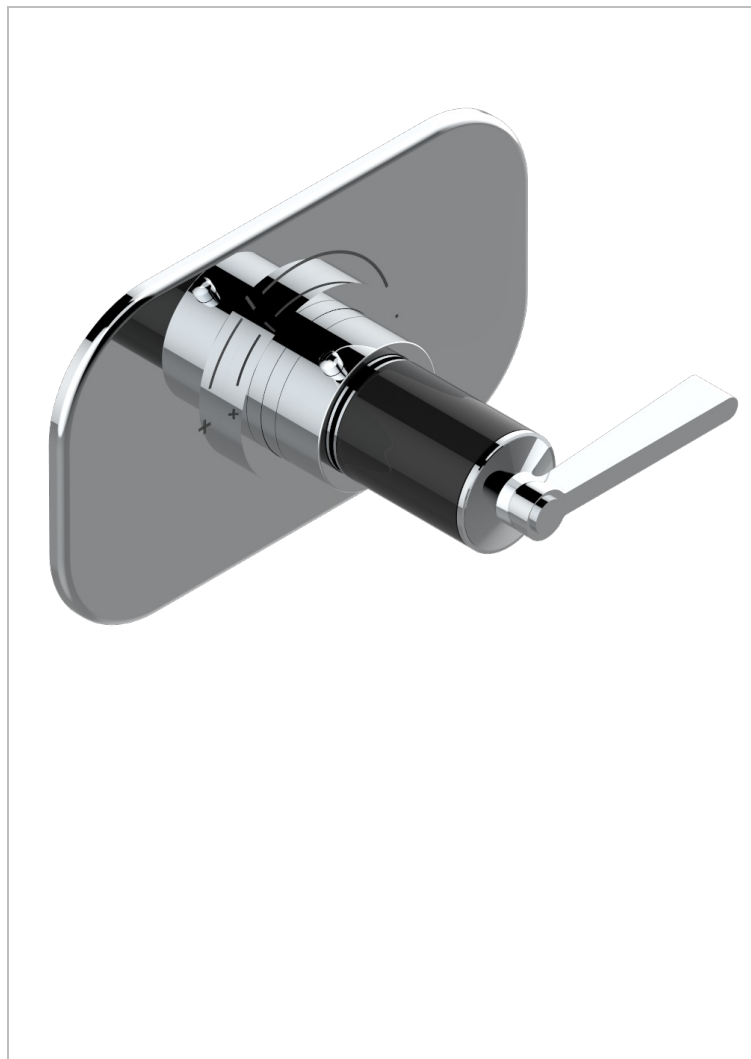

FAUBOURG BLACK PORCELAIN WITH LEVER HANDLES

G2M-5100B

Trim for THG thermostat, rough part supplied with fixing box ref.5 200AE/US

CHARACTERISTIC

- Requires concealed thermostat ref. 5200AE, 5200AE/US and 5200AE/W
- Temperature control knob with security stop at 38°C
- On/off valves (or diverter with stop function) required for each shower function
- Solid brass plate and knob
- ASME : ASME A112.18.1-2011/CSA B125.1-11
- DVGW : DW-6512CQ0608

STANDARDS

RELATED SKU'S

- Ref. G00-5100C Extension kit for thermostatic mixing valve - for installation between 80 mm and 125 mm
- Ref. G00-5100G Reinforced stop ring for THG thermostatic with fixing set
- Ref. G00-5200AE/US 3/4" THG thermostat, 60 l/min with wax cartridge, delivered with a built-in box, no trim