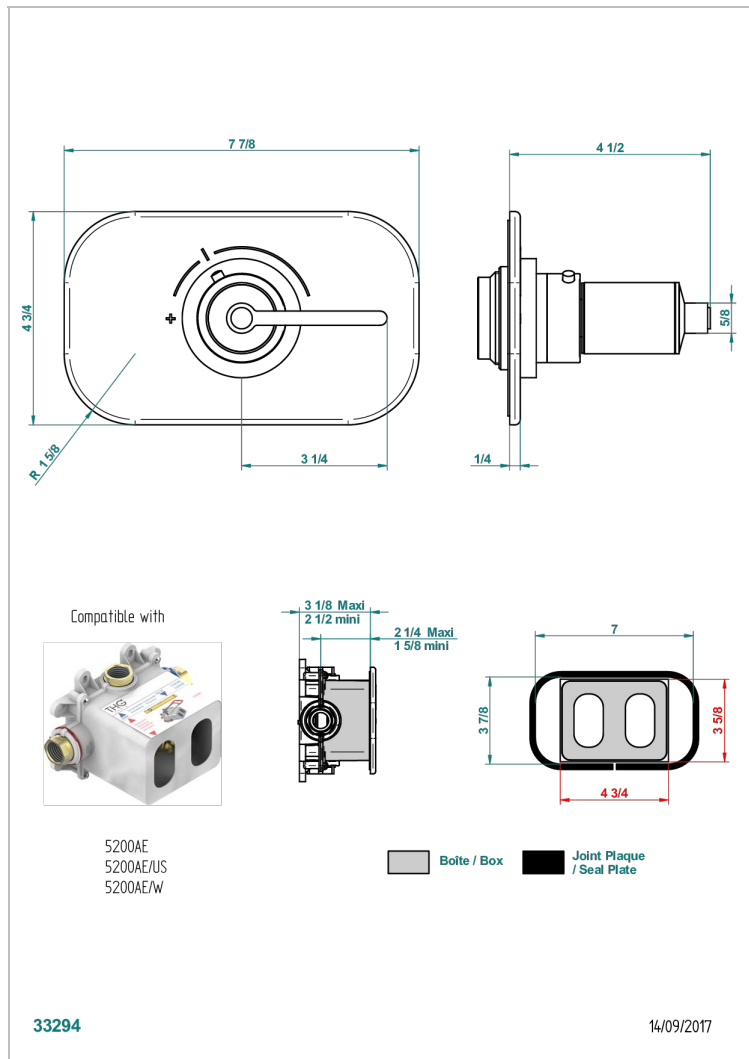

FAUBOURG BLACK PORCELAIN WITH LEVER HANDLES

G2M-5100B

Trim for THG thermostat, rough part supplied with fixing box ref.5 200AE/US

CHARACTERISTIC

- Requires concealed thermostat ref. 5200AE, 5200AE/US and 5200AE/W
- Temperature control knob with security stop at 38°C
- On/off valves (or diverter with stop function) required for each shower function
- Solid brass plate and knob
- ASME : ASME A112.18.1-2011/CSA B125.1-11
- DVGW : DW-6512CQ0608

STANDARDS

RELATED SKU'S

- Ref. G00-5100C Extension kit for thermostatic mixing valve - for installation between 80 mm and 125 mm
- Ref. G00-5100G Reinforced stop ring for THG thermostatic with fixing set
- Ref. G00-5200AE/US 3/4" THG thermostat, 60 l/min with wax cartridge, delivered with a built-in box, no trim