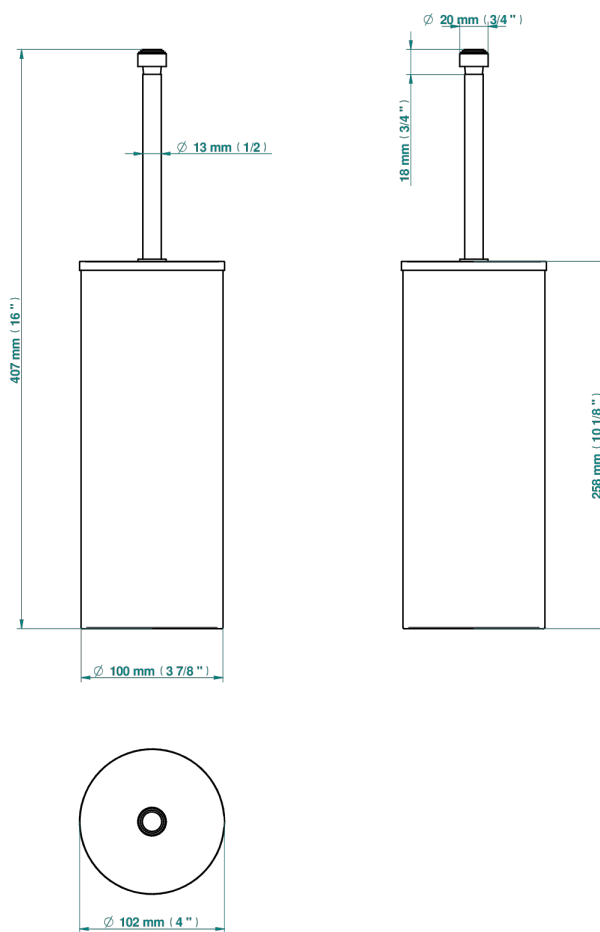

# FAUBOURG BLACK PORCELAIN WITH LEVER HANDLES

G2M-4700C

Metal toilet brush holder with brush with cover floor mounted

18275

18/01/2021

## CHARACTERISTIC

- Faubourg black porcelain with lever handles
- Metal toilet brush holder with brush with cover floor mounted