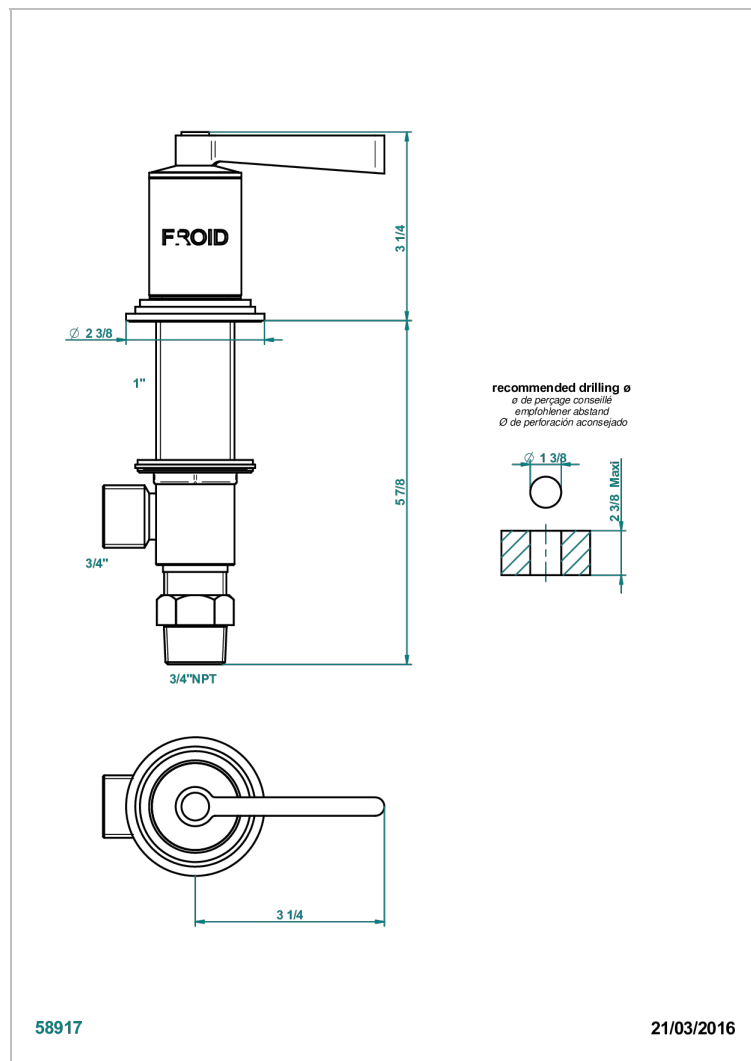

FAUBOURG BLACK PORCELAIN WITH LEVER HANDLES

G2M-36/CUS

3/4" deck valve with trim - Cold

CHARACTERISTIC

- ASME : ASME A112.18.1-2011/CSA B125.1-11

STANDARDS

AVAILABLE FINITIONS

Blush PVD - H62
 Brass color PVD - H49
 Brown bronze color PVD - F33
 Chrome polished - A02
 Chrome polished / gold polished - G02
 Gold color PVD - H52