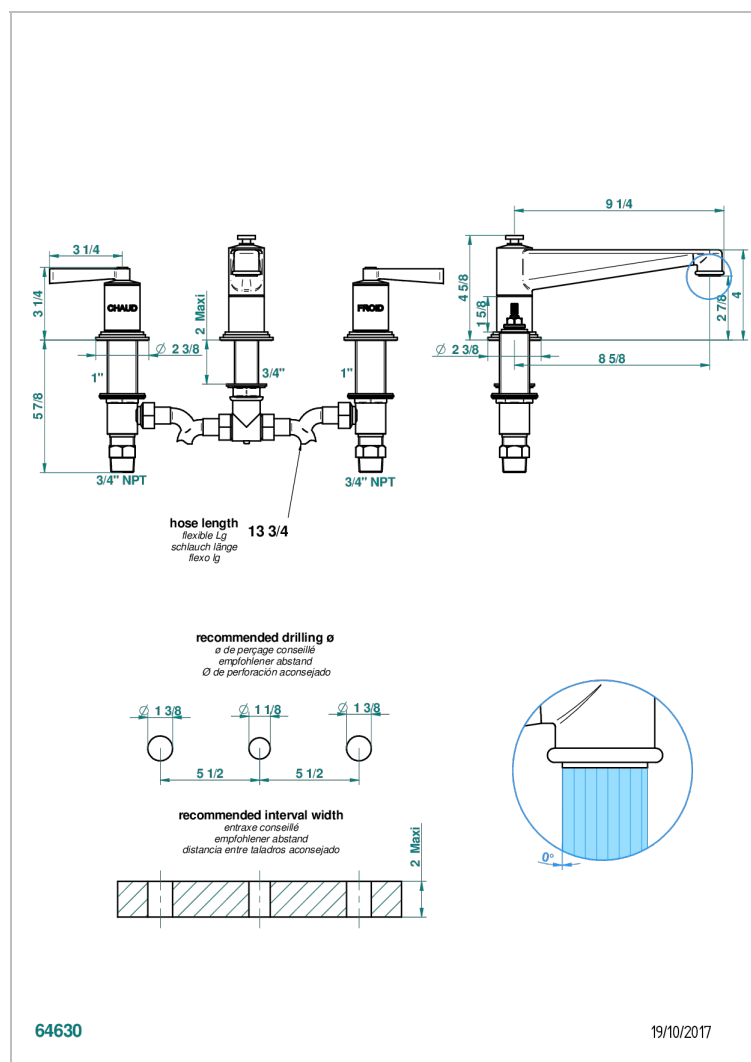

FAUBOURG BLACK PORCELAIN WITH LEVER HANDLES

G2M-25SGUS

Roman tub set with 3/4" valves

CHARACTERISTIC

- Faubourg black porcelain with lever handles
- Roman tub set with 3/4" valves

AVAILABLE FINITIONS

Blush PVD - H62
Brass color PVD - H49
Brown bronze color PVD - F33
Chrome polished - A02
Chrome polished / gold polished - G02
Gold color PVD - H52