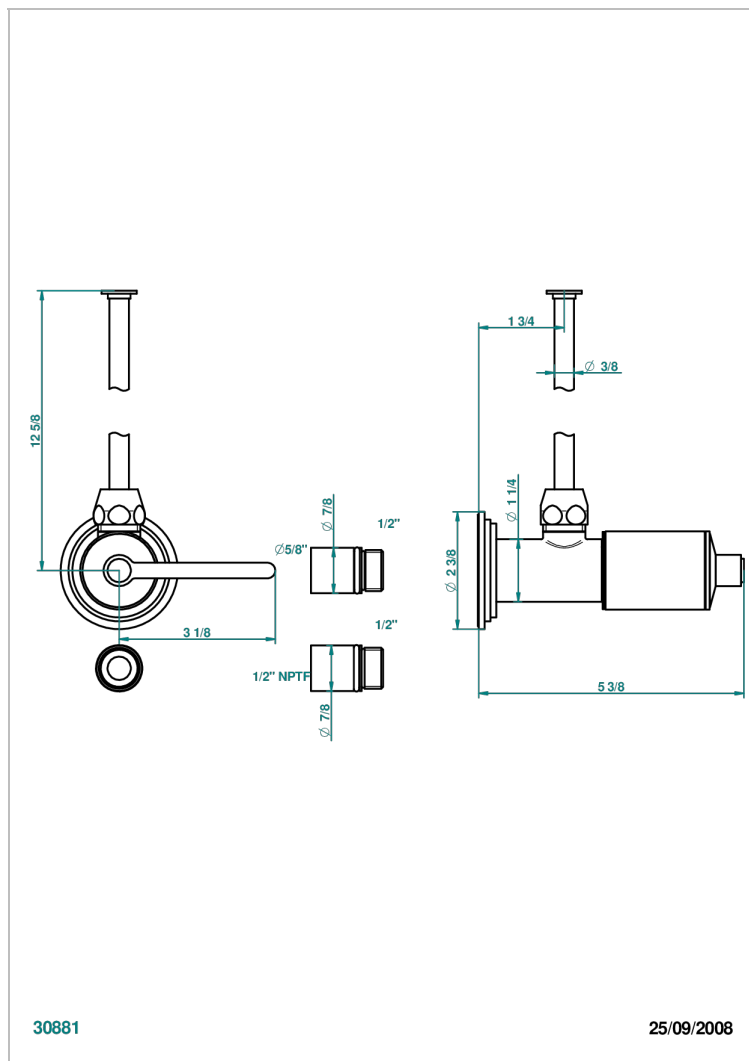

FAUBOURG BLACK PORCELAIN WITH LEVER HANDLES

G2M-181/SWC

Angle supply valve with 3/8" adaptor set for toilet

CHARACTERISTIC

- Faubourg black porcelain with lever handles
- Angle supply valve with 3/8" adaptor set for toilet