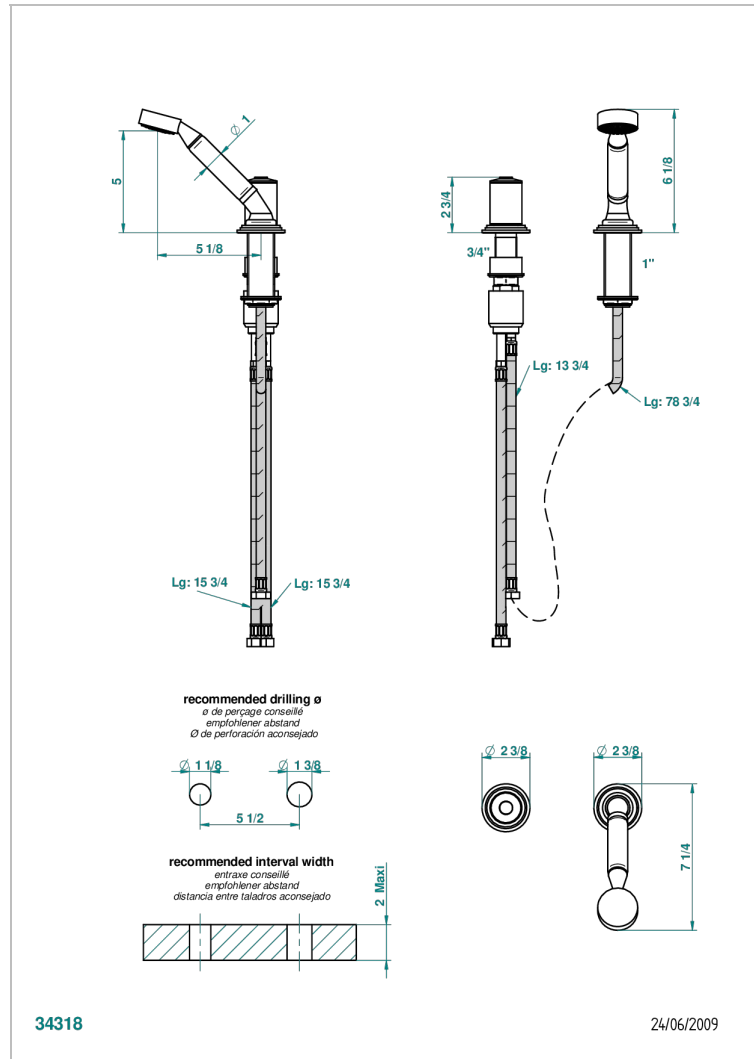

FAUBOURG BLACK PORCELAIN

G2L-6532/60A

Deck mounted mixer with handshower, progressive cartridge

CHARACTERISTIC

- ACS : 22ACCLY009

STANDARDS

AVAILABLE FINITIONS

Blush PVD - H62
 Brass color PVD - H49
 Brown bronze color PVD - F33
 Chrome polished - A02
 Chrome polished / gold polished - G02
 Gold color PVD - H52

Gold mat - F07
 Gold polished - F01
 Graphite PVD - H64
 Matt Umber PVD - H67
 Matt blush PVD - H60
 Matt brass color PVD - H50

TECHNICAL SPECS

- Recommandé : 3 bars (max. 5 bars) - Advised : 43,5 psi (max. 72 psi)
- 9,5 l/min à 3 bars (2.5 gpm at 43.5 psi)