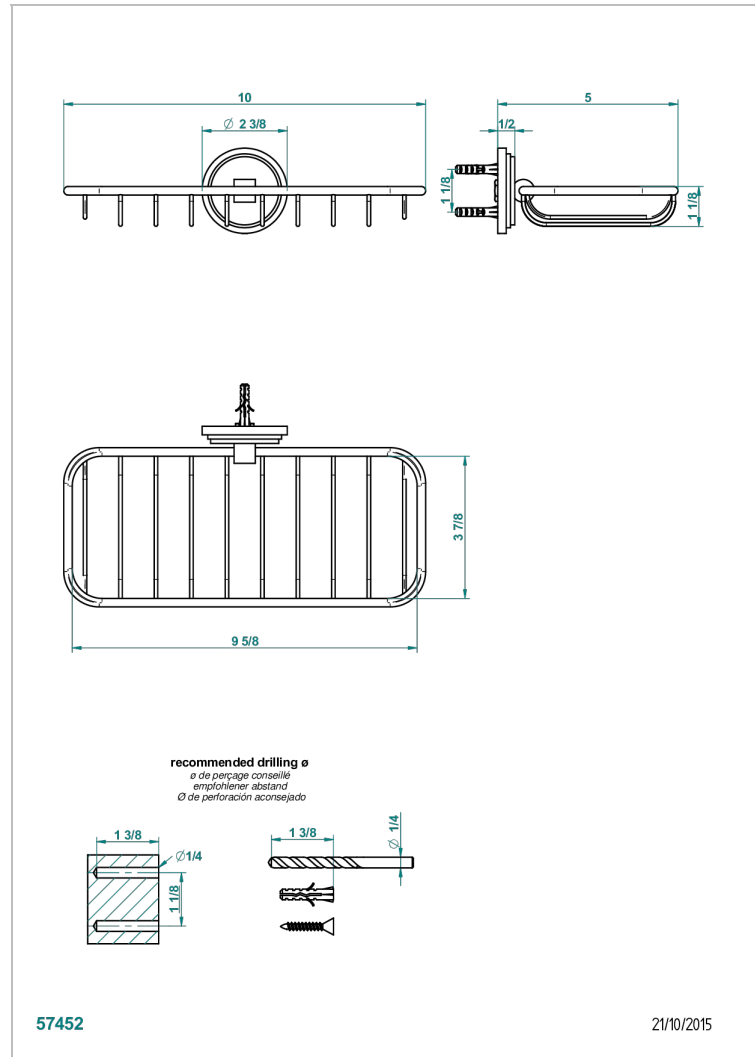

FAUBOURG BLACK PORCELAIN

G2L-620A

Soap basket, wall mounted 10" x 4"3/8

THG[®]
PARIS

CHARACTERISTIC

- Faubourg black porcelain
- Soap basket, wall mounted 10" x 4"3/8

AVAILABLE FINITIONS

Blush PVD - H62
Brass color PVD - H49
Brown bronze color PVD - F33
Chrome polished - A02
Chrome polished / gold polished - G02
Gold color PVD - H52