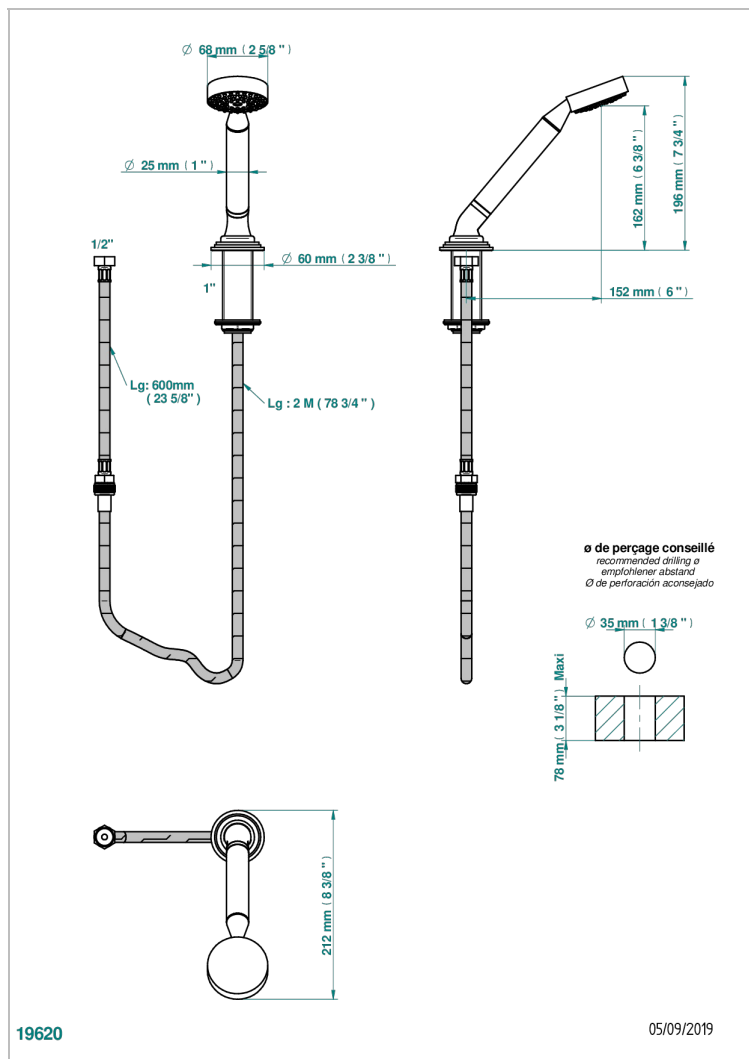

FAUBOURG BLACK PORCELAIN

G2L-60A

Deck mounted hand shower, with hose

CHARACTERISTIC

- ACS : 20ACCLY558

STANDARDS

TECHNICAL SPECS

- Recommandé : 3 bars (max. 5 bars) - Advised : 43,5 psi (max. 72 psi)
- 9,5 l/min à 3 bars (2.5 gpm at 43.5 psi)

AVAILABLE FINITIONS

Blush PVD - H62
Brass color PVD - H49
Brown bronze color PVD - F33
Chrome polished - A02
Chrome polished / gold polished - G02
Gold color PVD - H52

Gold mat - F07
Gold polished - F01
Graphite PVD - H64
Matt Umber PVD - H67
Matt blush PVD - H60
Matt brass color PVD - H50

Matt brown bronze color PVD - F34
Matt chrome (American satin) - C02
Matt gold color PVD - H53
Matt graphite PVD - H65
Matt nickel (American satin) - C01
Matt nickel color PVD - H56

Nickel antique / Sovereign - H28
Nickel color PVD - H55
Nickel polished - B01
Soft gold - F30
Soft matt gold - F31
Umber PVD - H66